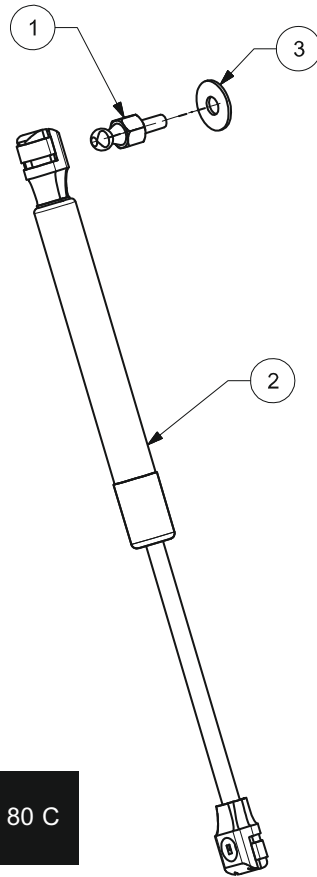

## Damper For Ford-22 ,VW-23 EU

ULLSTEIN  
CONCEPTS  
GMBH

Operating temperature range -20 to 80 C

No.	Part Name	Part No.	Q'ty	TOOLS
1.	Ball Strut M6	-	1	 No.13
2.	Motion Damper	-	1	
3.	Washer M8	-	1	

1

RH