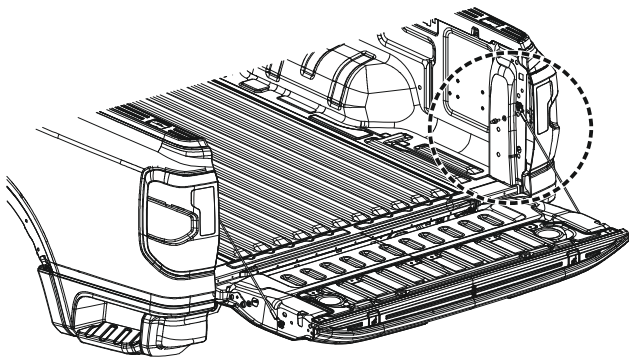

## Damper For Ford-22 ,VW-23 EU

ULLSTEIN  
CONCEPTS  
GMBH

Operating temperature range -20 to 80 C

No.	Part Name	Part No.	Q'ty	TOOLS
1.	Ball Strut M6	-	1	 No.13
2.	Motion Damper	-	1	
3.	Washer M8	-	1	

1

RH