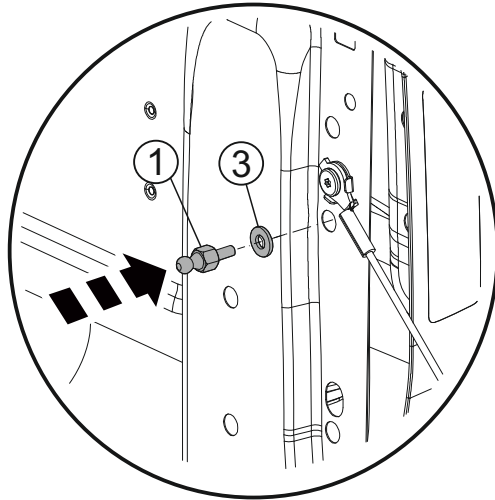

## Damper For Ford-22 ,VW-23 EU

ULLSTEIN  
CONCEPTS  
GMBH

Operating temperature range -20 to 80 C

No.	Part Name	Part No.	Q'ty	TOOLS
1.	Ball Strut M6	-	1	 No.13
2.	Motion Damper	-	1	
3.	Washer M8	-	1	

1

RH