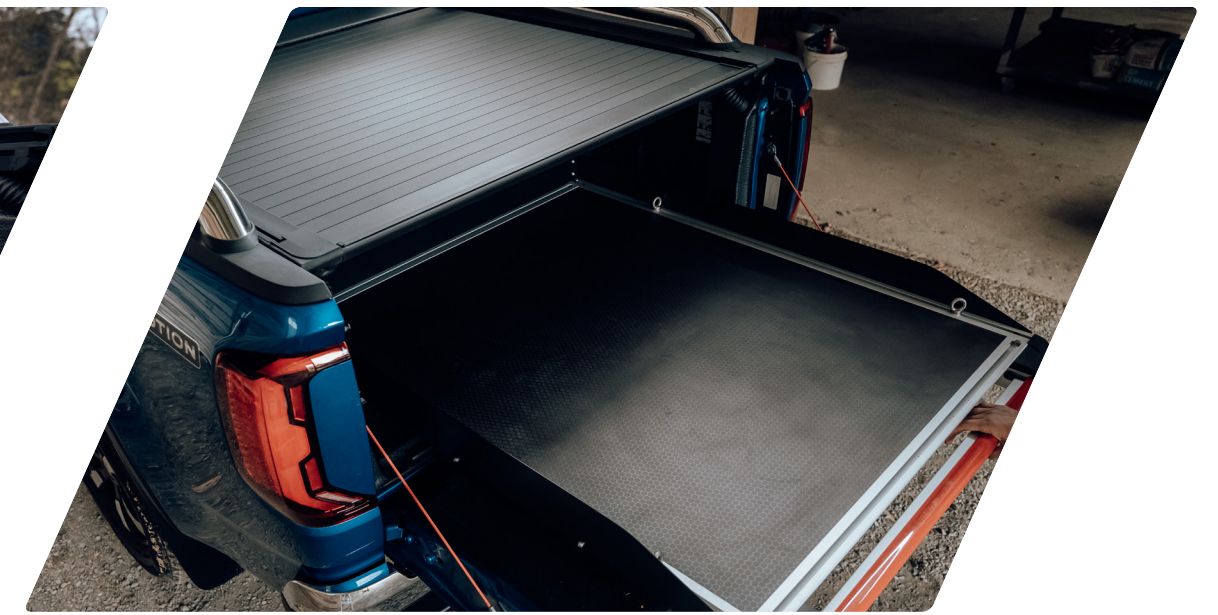

INTEGRATED TIE-DOWN

The Cargo Slide can be further enhanced by adding the optional sidewalls, to keep parts in place or eye bolts to secure your load with straps.