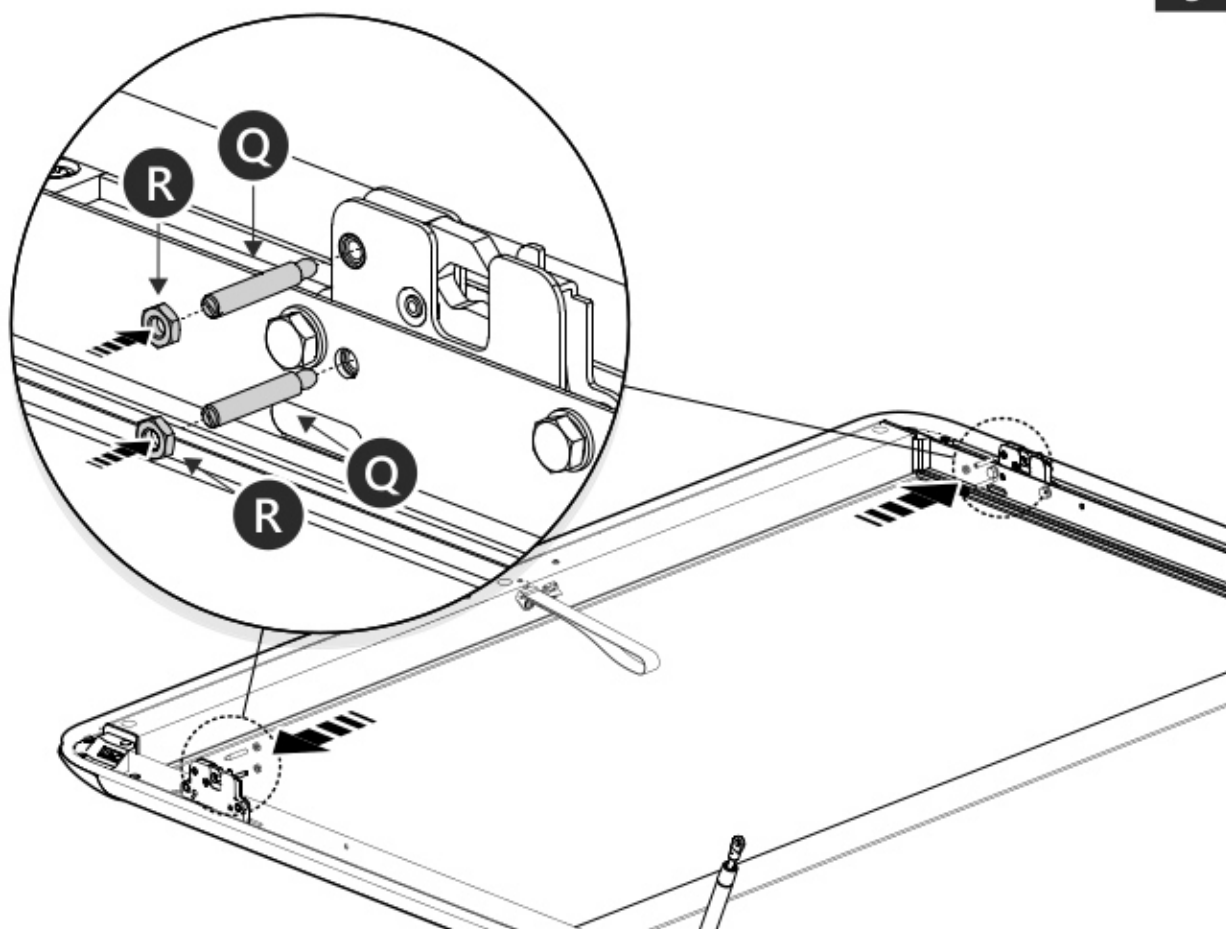

ULLSTEIN
CONCEPTS
GMBH

Mountain Top[®] 2

Installation manual

Tools and materials needed

19 mm

1-25 Nm

- 10 mm
- 5 mm

E →