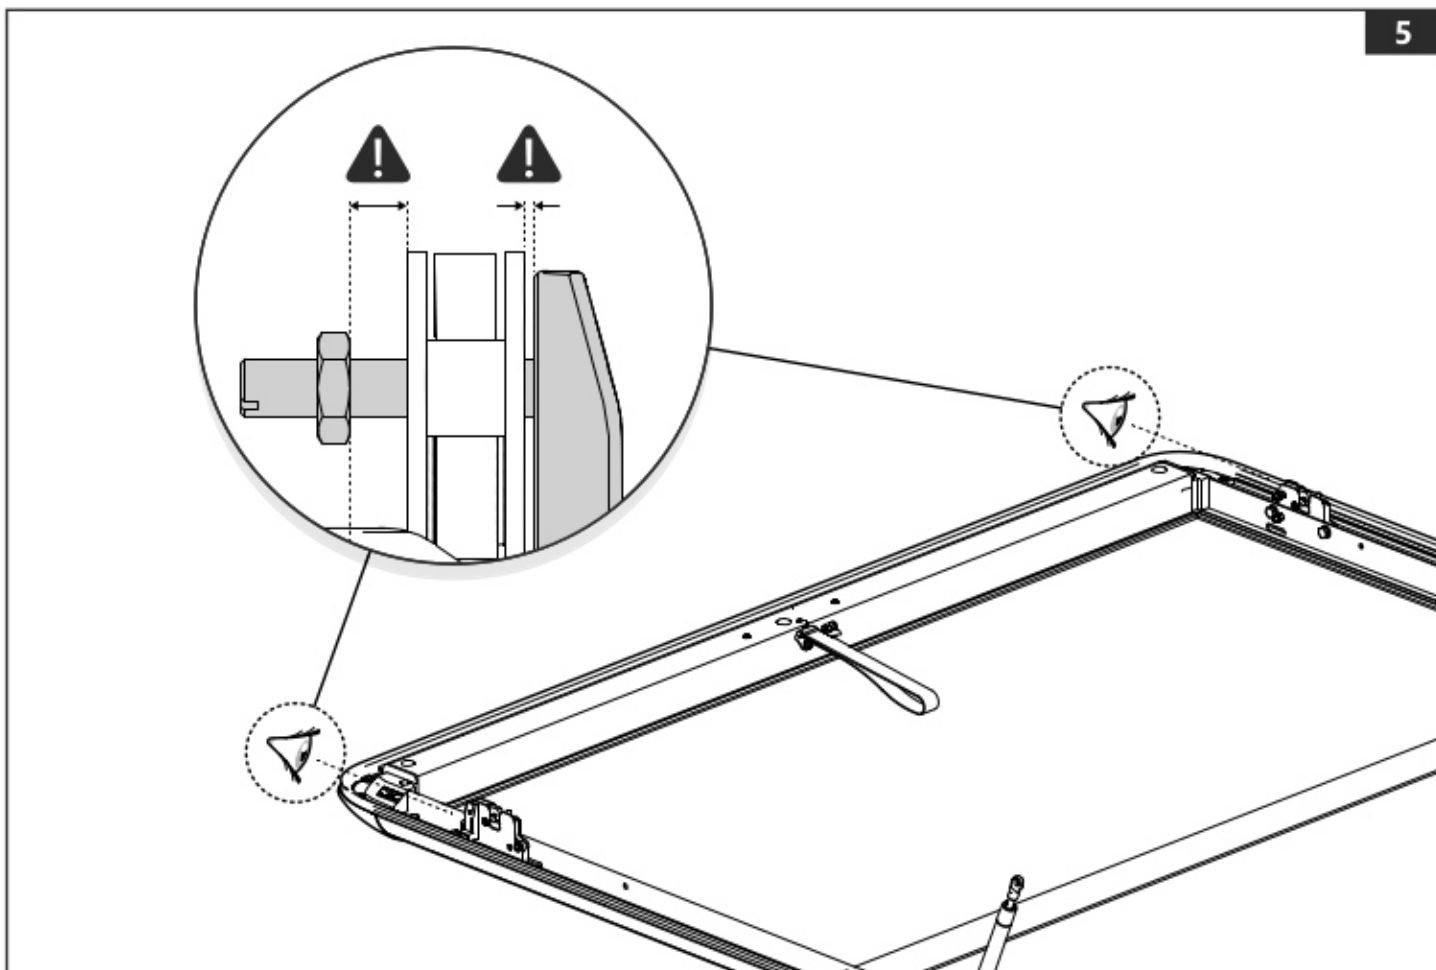

ULLSTEIN
CONCEPTS
GMBH

Mountain Top[®] 2

Installation manual

Tools and materials needed

19 mm

1-25 Nm

- 10 mm
- 5 mm

E →