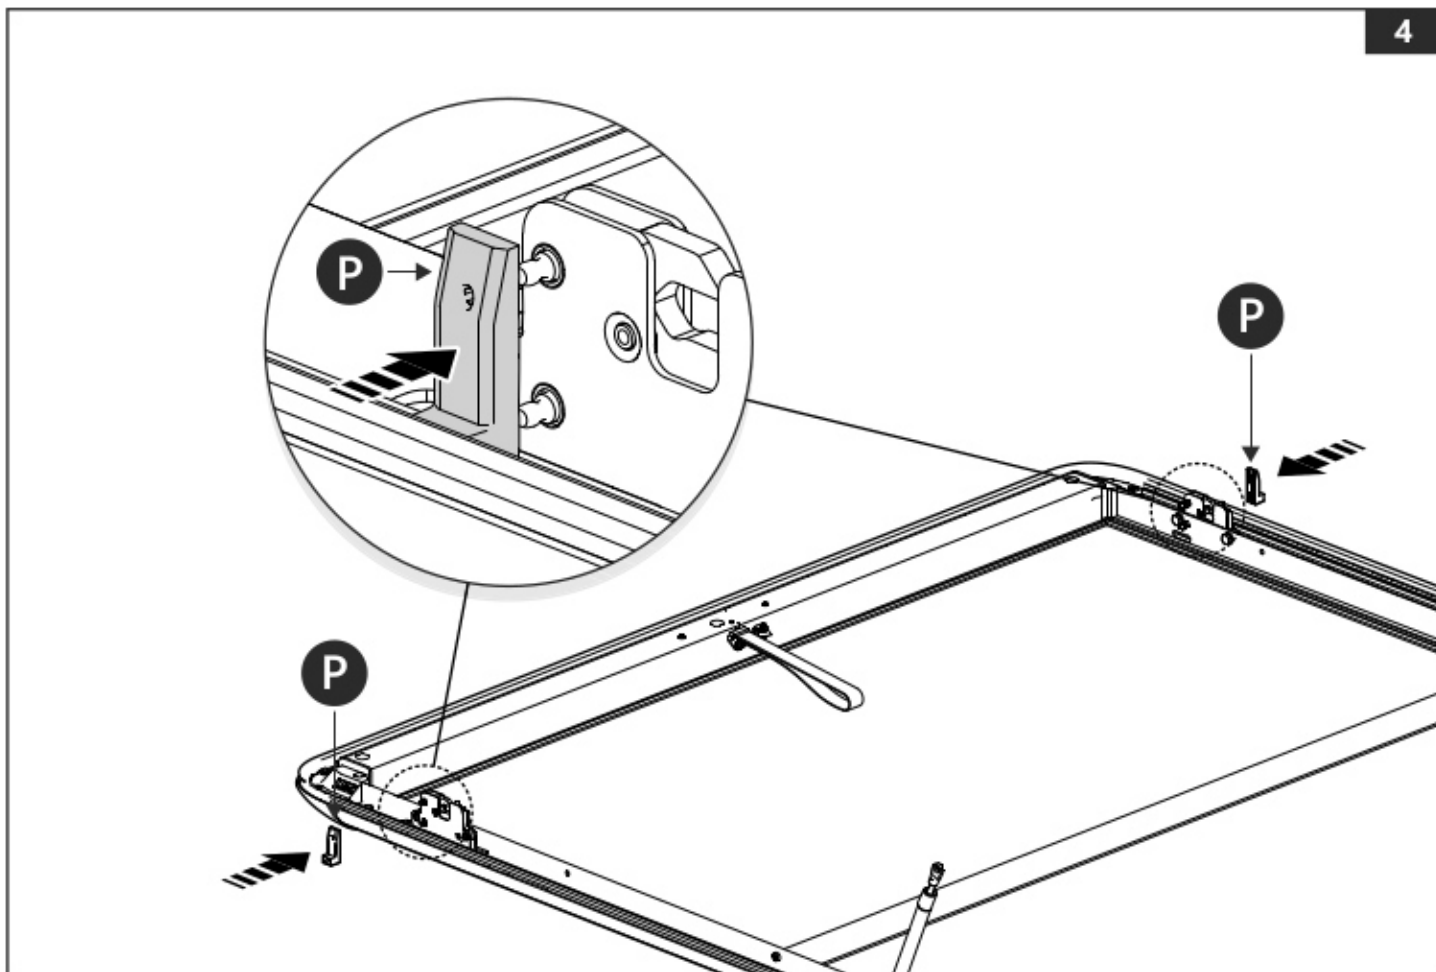

ULLSTEIN
CONCEPTS
GMBH

Mountain Top[®] 2

Installation manual

Tools and materials needed

19 mm

1-25 Nm

- 10 mm
- 5 mm

E →