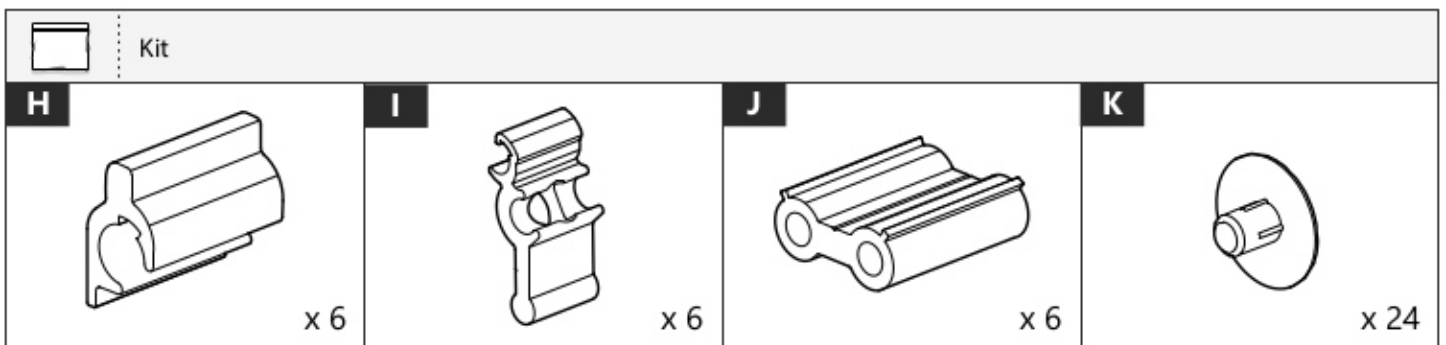

ULLSTEIN
CONCEPTS
GMBH

Mountain Top[®] 2

Installation manual

Tools and materials needed

19 mm

1-25 Nm

- 10 mm
- 5 mm

E →