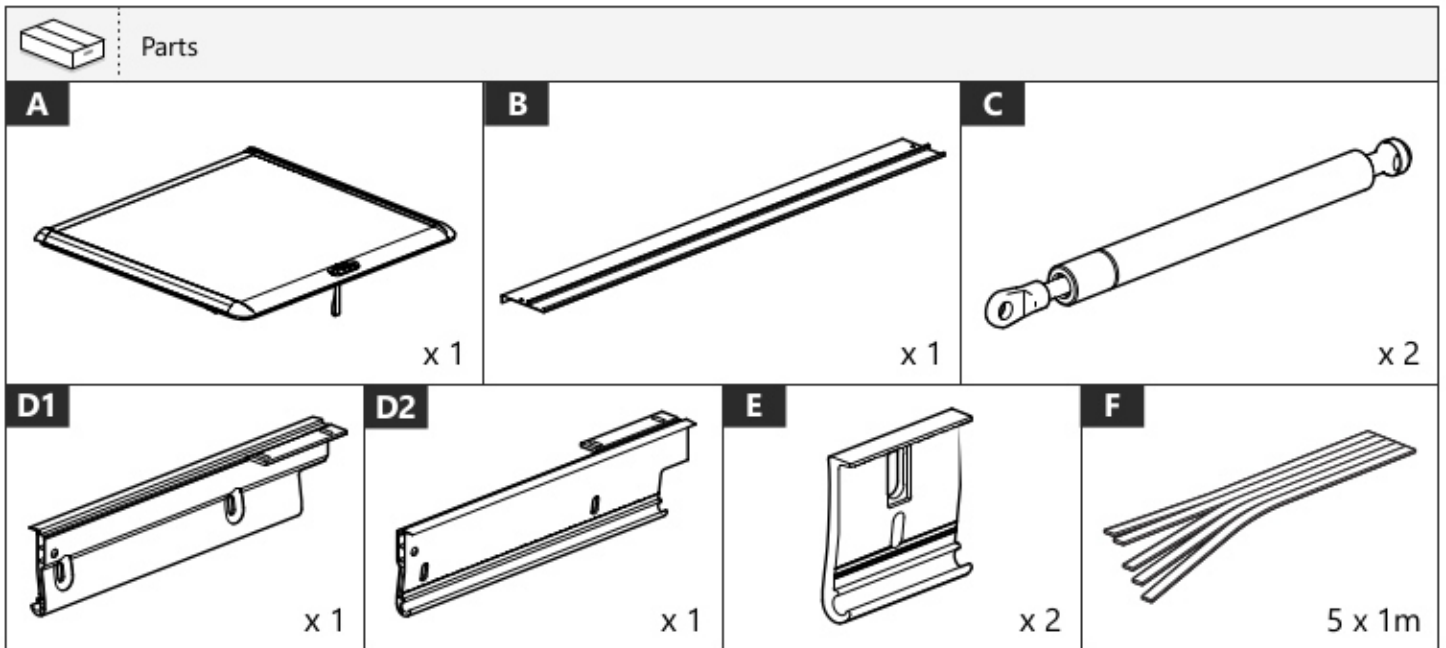

ULLSTEIN
CONCEPTS
GMBH

Mountain Top[®] 2

Installation manual

Tools and materials needed

19 mm

1-25 Nm

- 10 mm
- 5 mm

E →