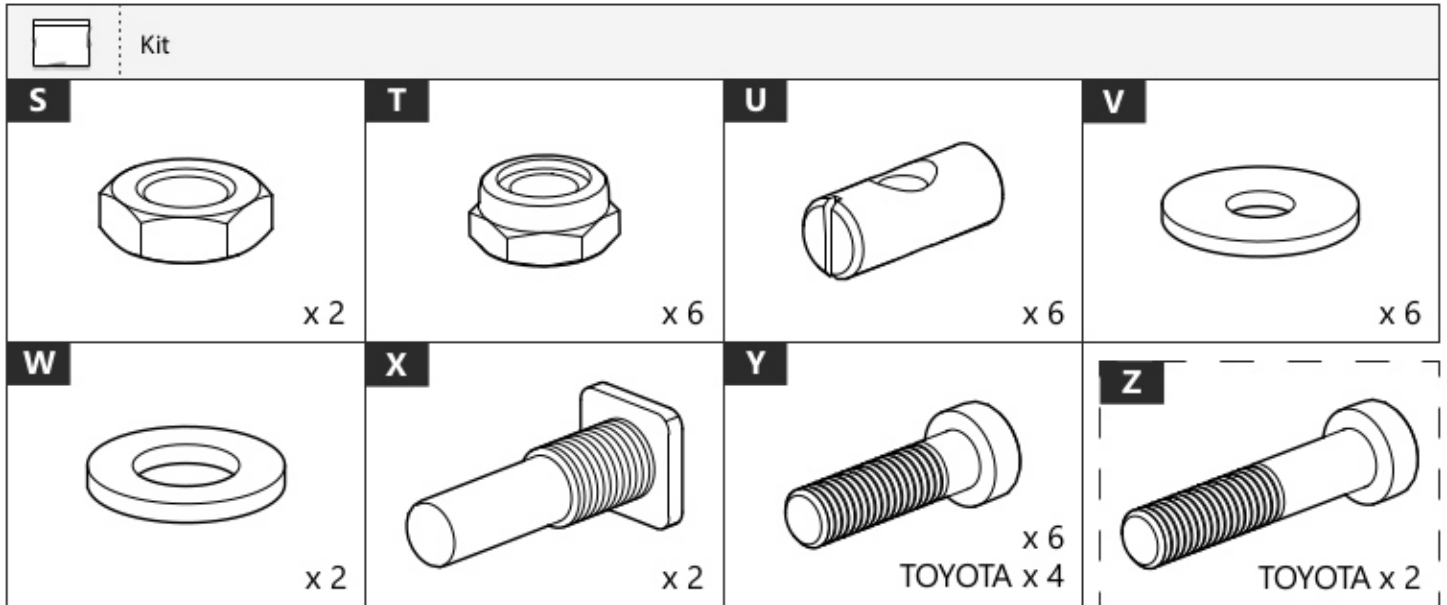

ULLSTEIN
CONCEPTS
GMBH

Mountain Top[®] 2

Installation manual

Tools and materials needed

19 mm

1-25 Nm

- 10 mm
- 5 mm

E →