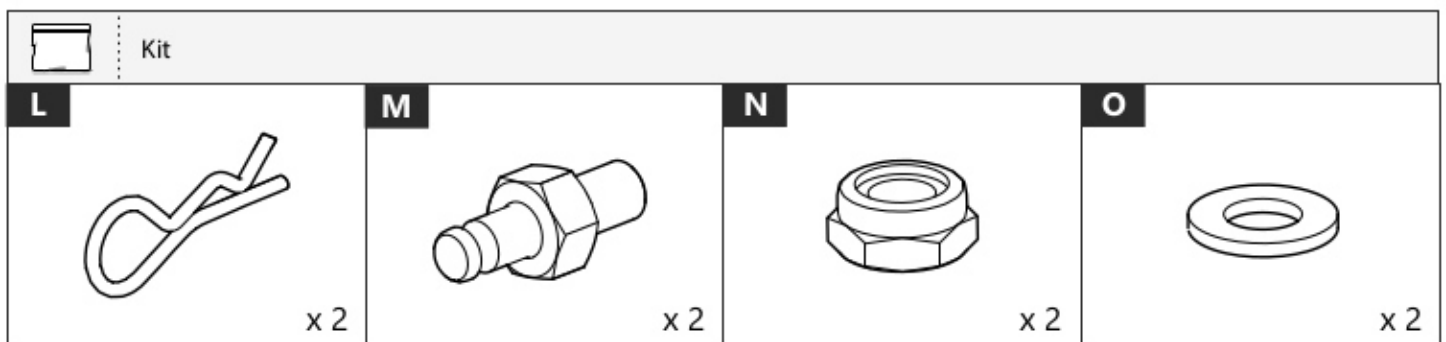

ULLSTEIN
CONCEPTS
GMBH

Mountain Top[®] 2

Installation manual

Tools and materials needed

19 mm

1-25 Nm

- 10 mm
- 5 mm

E →