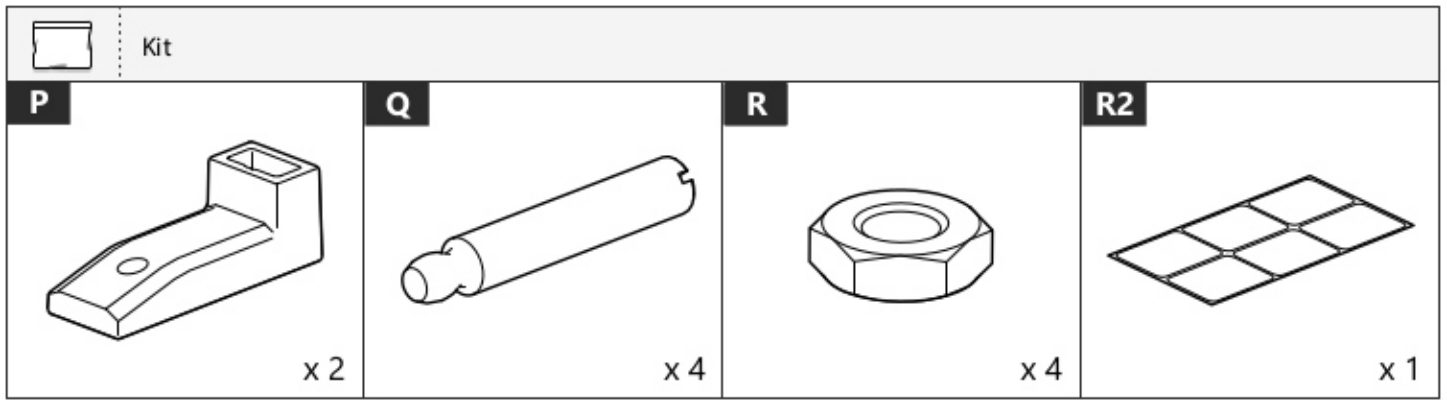

ULLSTEIN
CONCEPTS
GMBH

Mountain Top[®] 2

Installation manual

Tools and materials needed

19 mm

1-25 Nm

- 10 mm
- 5 mm

E →