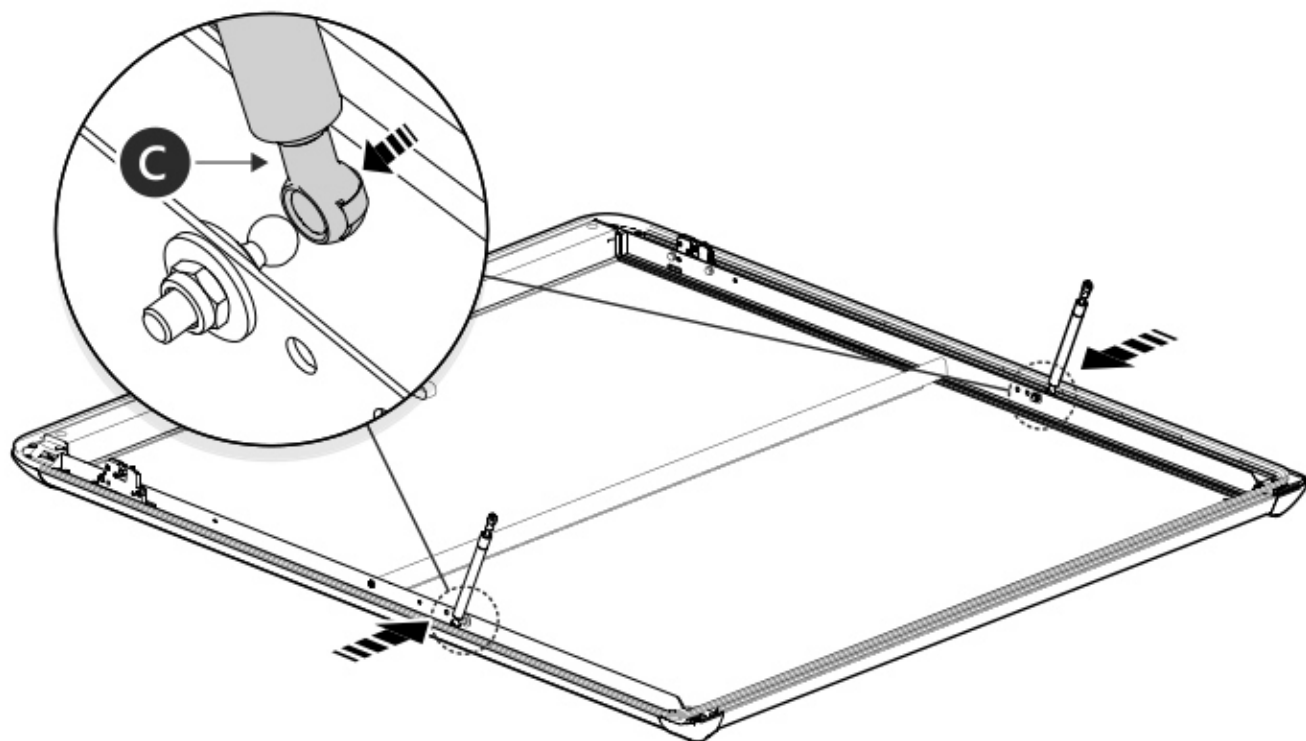

ULLSTEIN
CONCEPTS
GMBH

Mountain Top[®] 2

Installation manual

Tools and materials needed

19 mm

1-25 Nm

- 10 mm
- 5 mm

E →