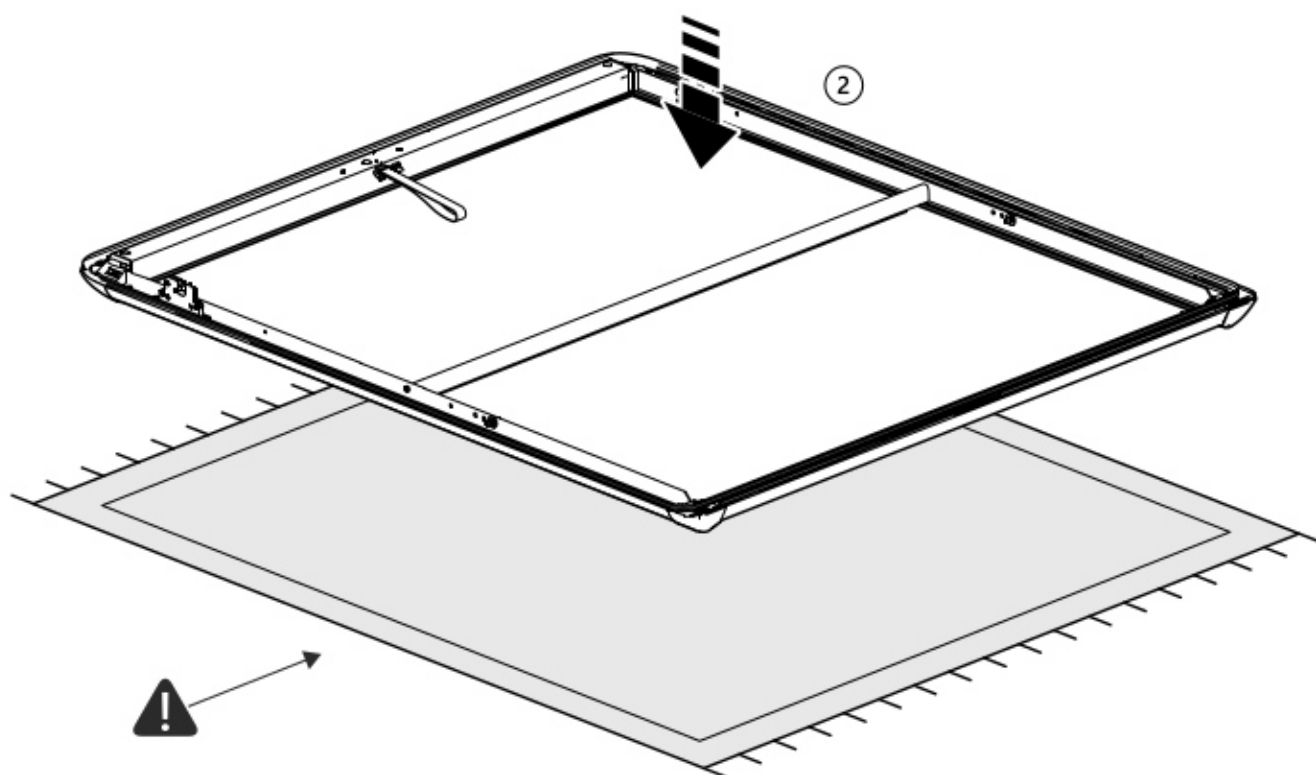

ULLSTEIN
CONCEPTS
GMBH

Mountain Top[®] 2

Installation manual

Tools and materials needed

19 mm

1-25 Nm

- 10 mm
- 5 mm

E →