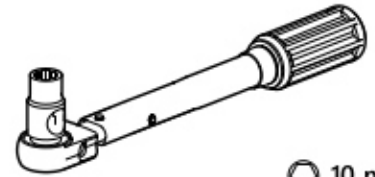

ULLSTEIN
CONCEPTS
GMBH

Mountain Top[®] 2

Installation manual

Tools and materials needed

19 mm

1-25 Nm

- 10 mm
- 5 mm

E →