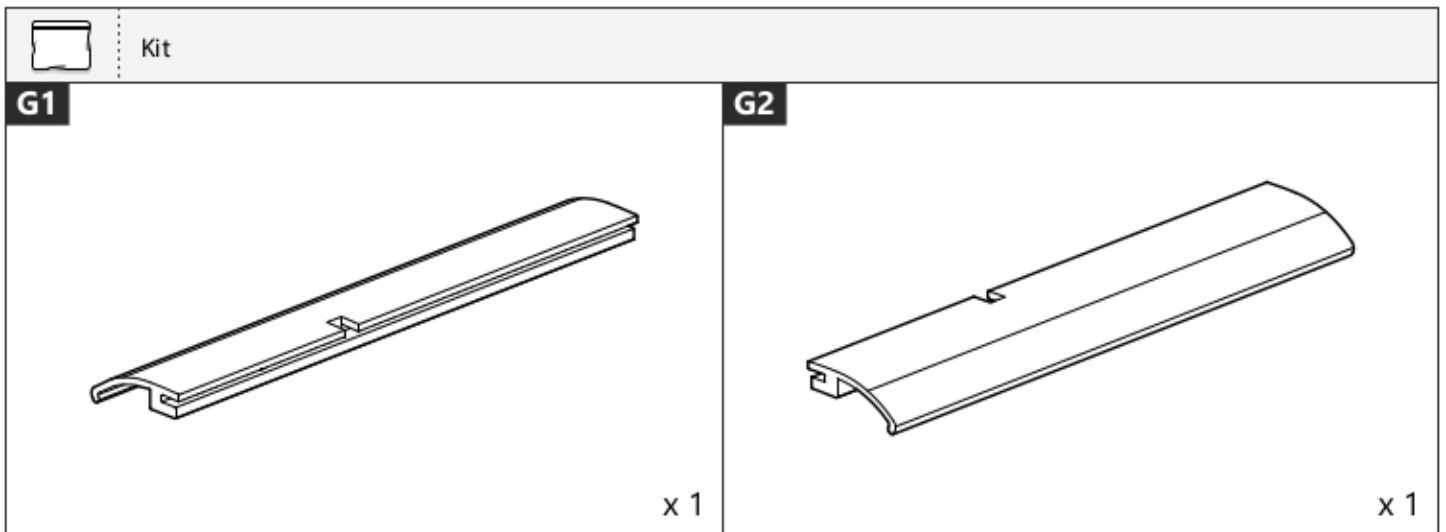

ULLSTEIN
CONCEPTS
GMBH

Mountain Top[®] 2

Installation manual

Tools and materials needed

19 mm

1-25 Nm

- 10 mm
- 5 mm

E →