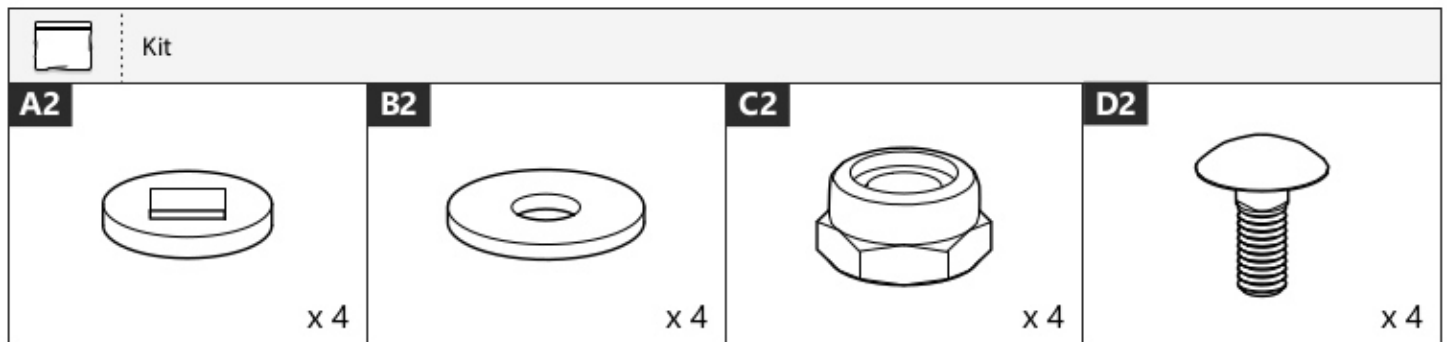

ULLSTEIN
CONCEPTS
GMBH

Mountain Top[®] 2

Installation manual

Tools and materials needed

19 mm

1-25 Nm

- 10 mm
- 5 mm

E →