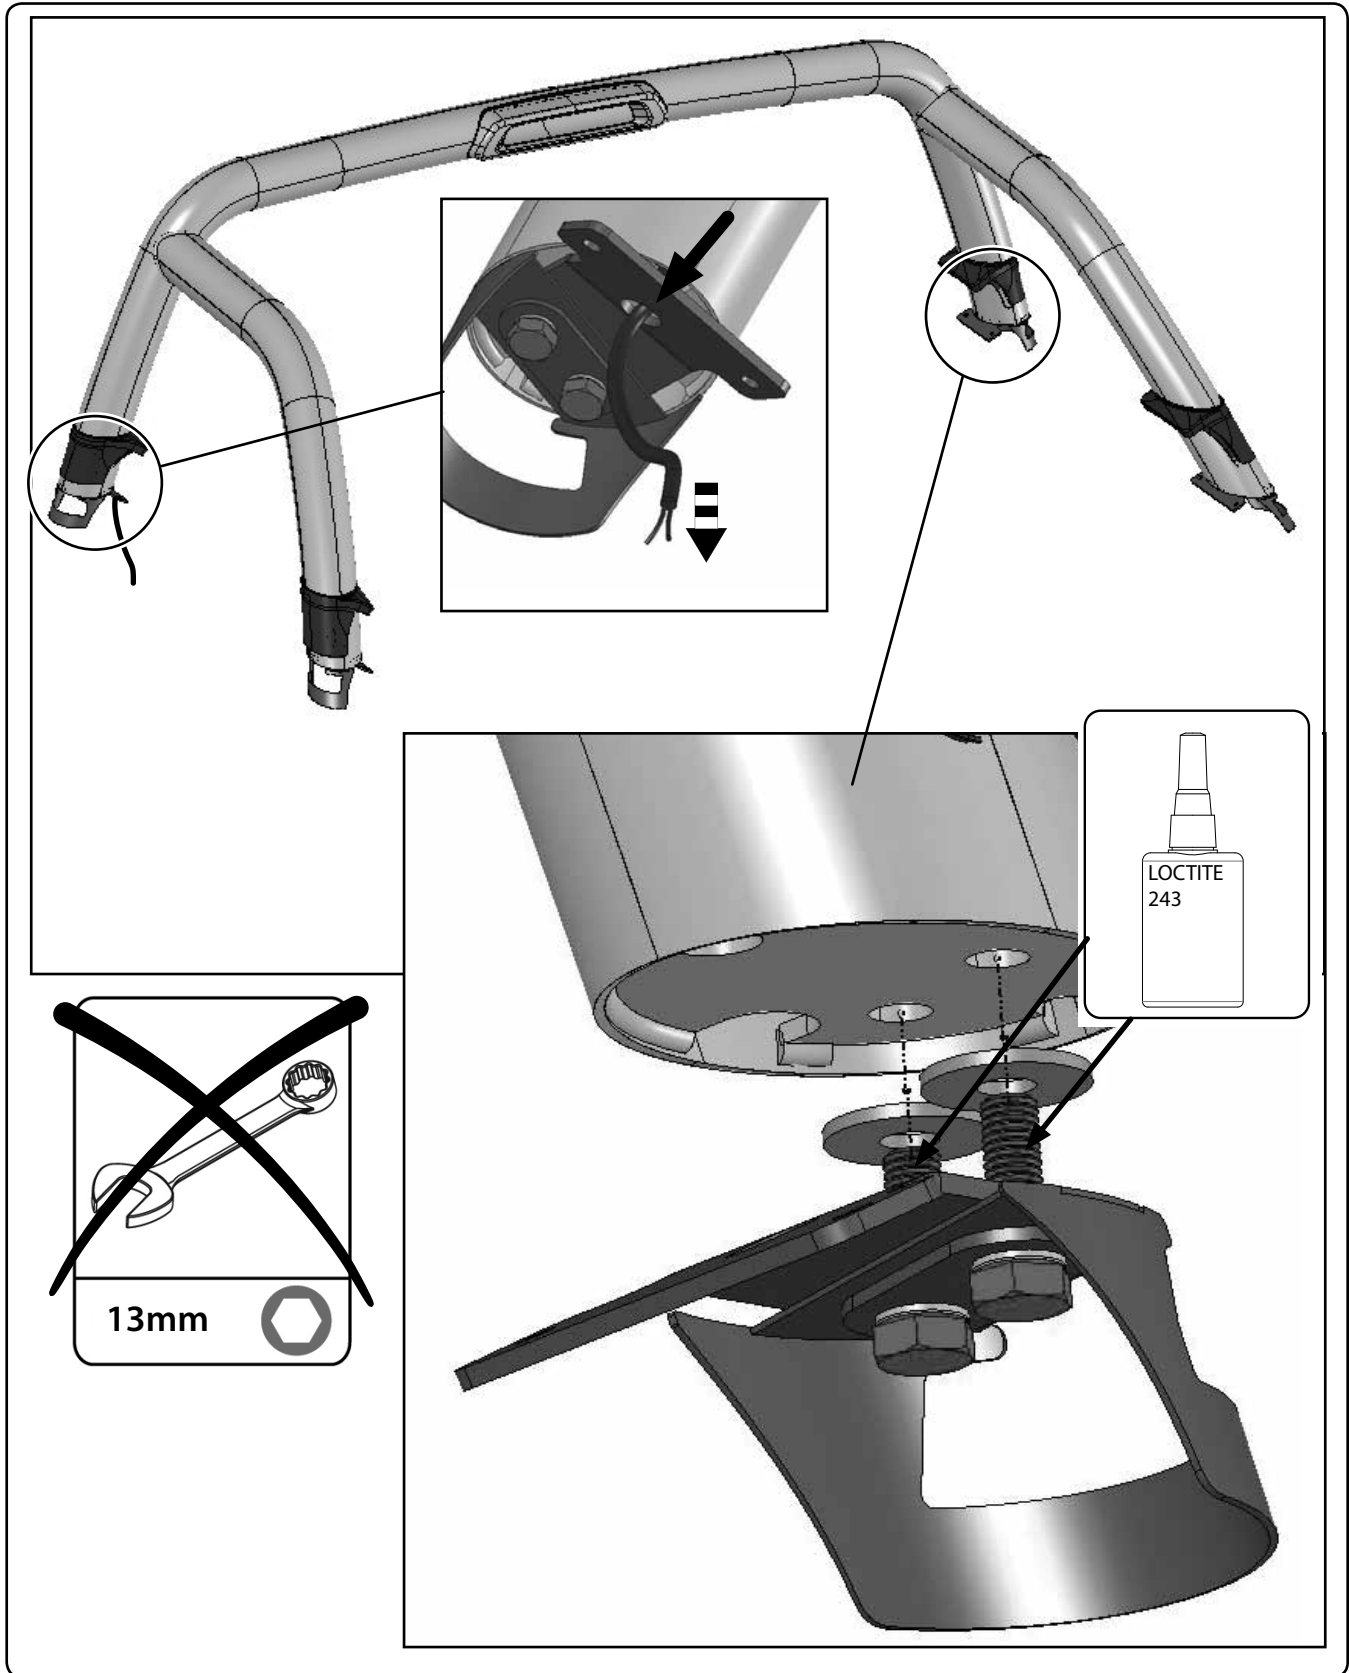

Rear Left

Rear Right

Genuine Ford Sport Bar
Installation Instructions