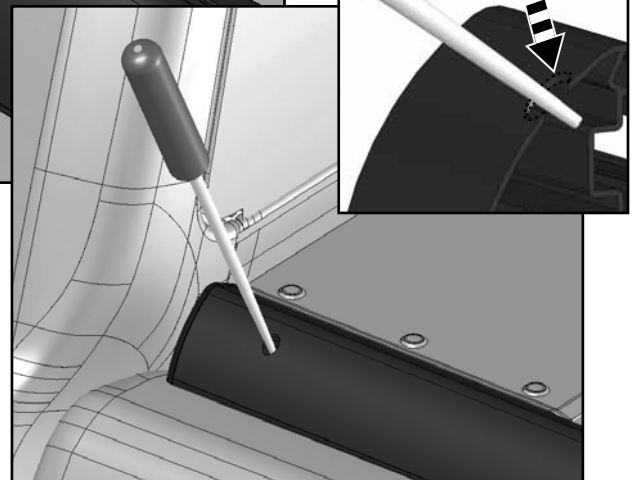

10mm

13mm

Genuine Ford Sport Bar  
Installation Instructions

Genuine Ford Sport Bar  
Installation Instructions

Genuine Ford Sport Bar  
Installation Instructions

Front Left

Front Right

Rear Left