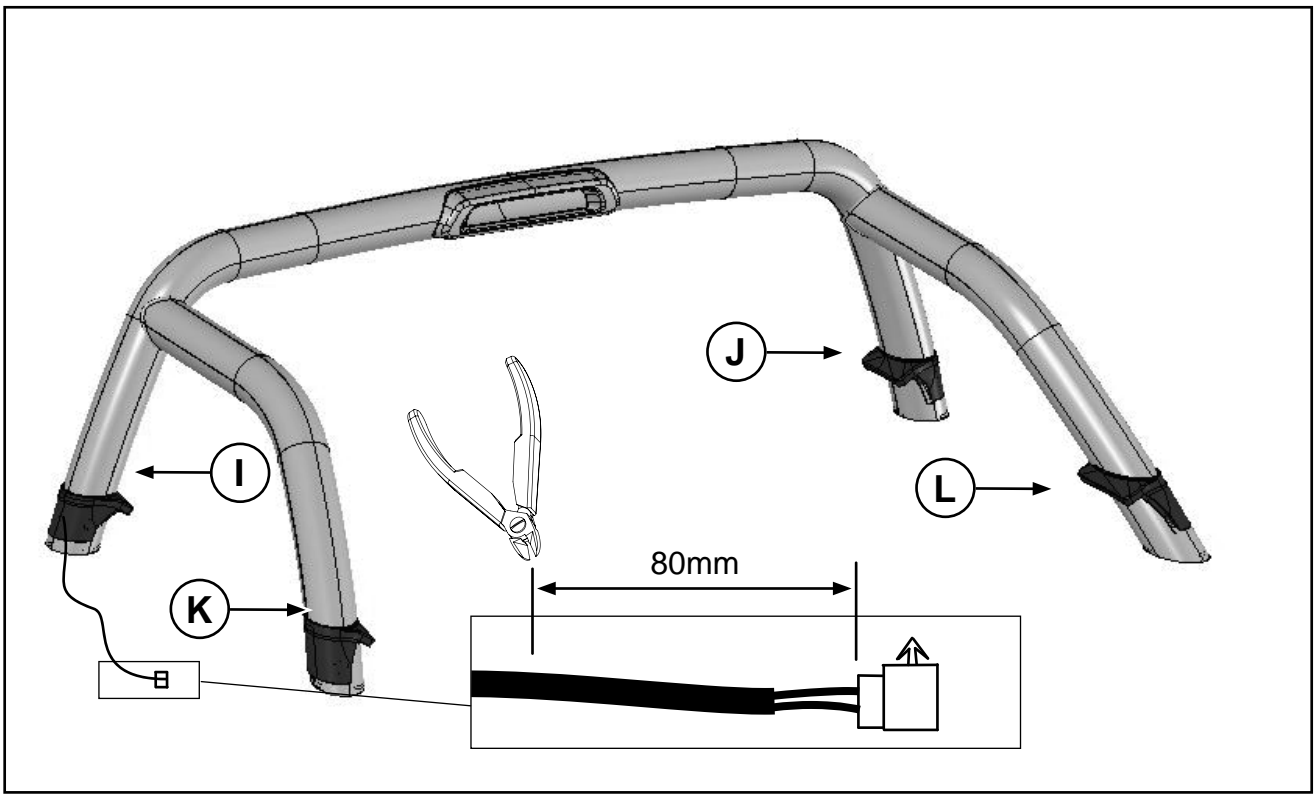

Ø8

(x 8)

Ø8

(x 8)

(x 2)

Ø10mm

LOCTITE  
243

1-25Nm

10mm

13mm

Genuine Ford Sport Bar  
Installation Instructions

Genuine Ford Sport Bar  
Installation Instructions

Genuine Ford Sport Bar  
Installation Instructions

Front Left

Front Right

Rear Left