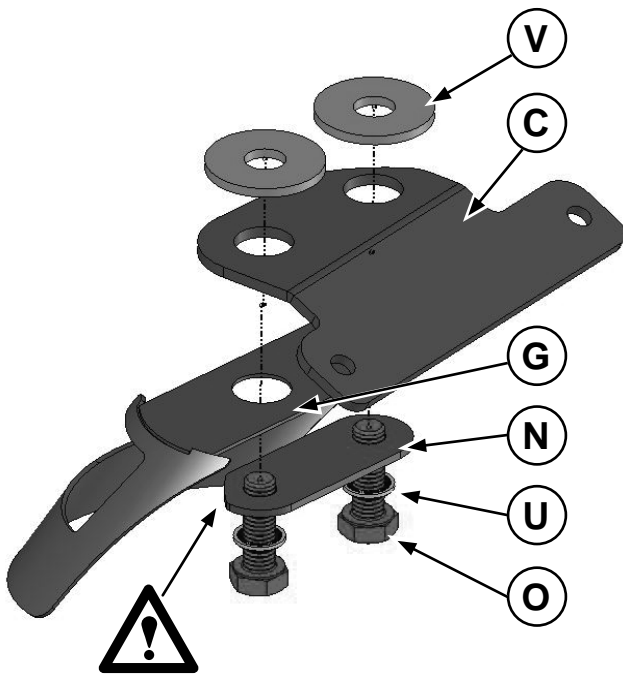

Ø8

(x 8)

Ø8

(x 8)

(x 2)

Ø10mm

LOCTITE  
243

1-25Nm

10mm

13mm

Genuine Ford Sport Bar  
Installation Instructions

Genuine Ford Sport Bar  
Installation Instructions

Genuine Ford Sport Bar  
Installation Instructions

Front Left

Front Right

Rear Left

Rear Right

Genuine Ford Sport Bar  
Installation Instructions

Genuine Ford Sport Bar  
Installation Instructions

Genuine Ford Sport Bar  
Installation Instructions

Genuine Ford Sport Bar  
Installation Instructions