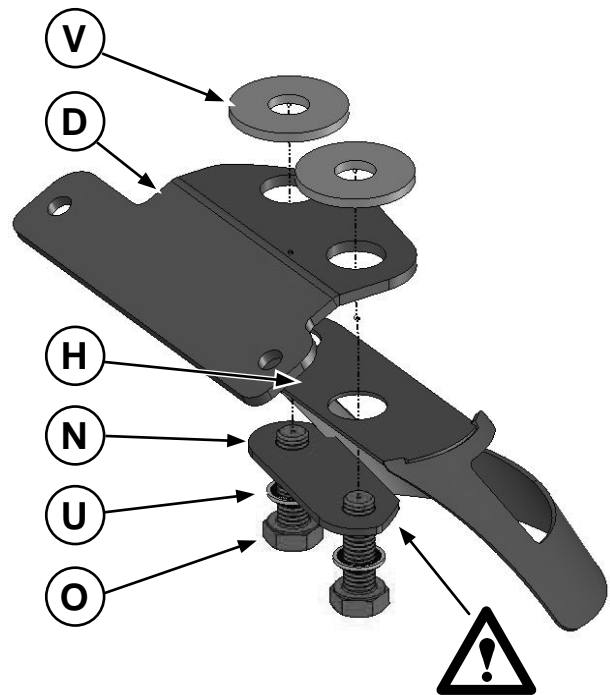

Ø8

(x 8)

Ø8

(x 8)

(x 2)

Ø10mm

LOCTITE  
243

1-25Nm

10mm

13mm

Genuine Ford Sport Bar  
Installation Instructions

Genuine Ford Sport Bar  
Installation Instructions

Genuine Ford Sport Bar  
Installation Instructions

Front Left

Front Right

Rear Left

Rear Right

Genuine Ford Sport Bar  
Installation Instructions

Genuine Ford Sport Bar  
Installation Instructions

Genuine Ford Sport Bar  
Installation Instructions

Genuine Ford Sport Bar  
Installation Instructions