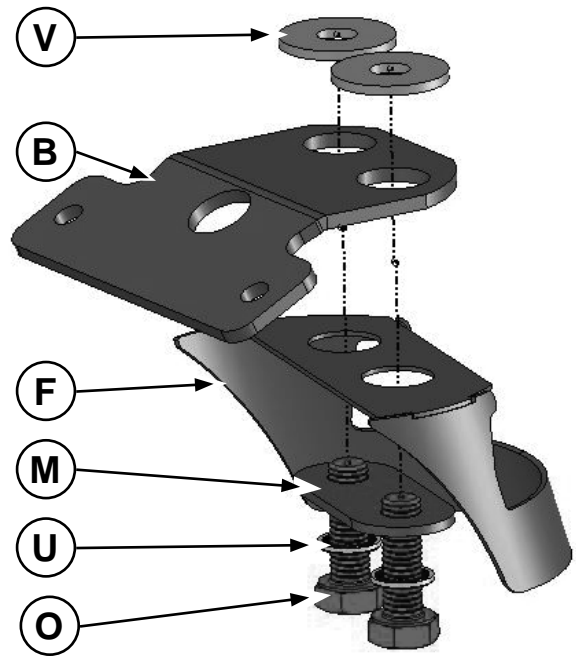

Ø8

(x 8)

Ø8

(x 8)

(x 2)

Ø10mm

LOCTITE  
243

1-25Nm

10mm

13mm

Genuine Ford Sport Bar  
Installation Instructions

Genuine Ford Sport Bar  
Installation Instructions

Genuine Ford Sport Bar  
Installation Instructions

Front Left

Front Right

Rear Left

Rear Right

Genuine Ford Sport Bar  
Installation Instructions

Genuine Ford Sport Bar  
Installation Instructions

Genuine Ford Sport Bar  
Installation Instructions

Genuine Ford Sport Bar  
Installation Instructions