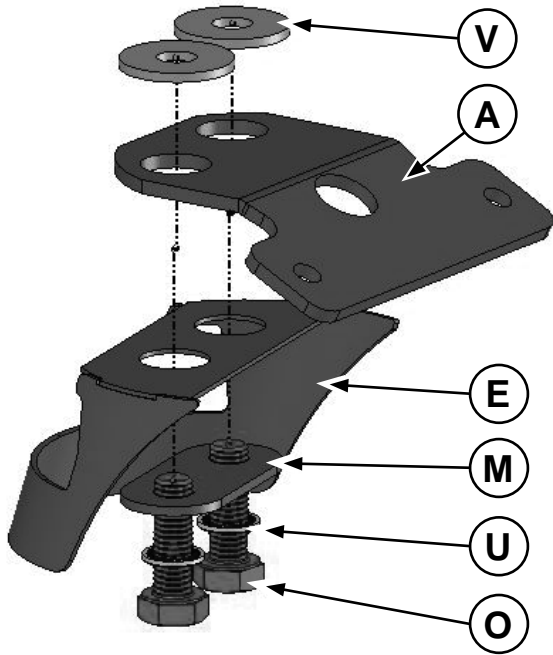

Ø8

(x 8)

Ø8

(x 8)

(x 2)

Ø10mm

LOCTITE  
243

1-25Nm

10mm

13mm

Genuine Ford Sport Bar  
Installation Instructions

Genuine Ford Sport Bar  
Installation Instructions

Genuine Ford Sport Bar  
Installation Instructions

Front Left

Front Right

Rear Left

Rear Right

Genuine Ford Sport Bar  
Installation Instructions

Genuine Ford Sport Bar  
Installation Instructions

Genuine Ford Sport Bar  
Installation Instructions

Genuine Ford Sport Bar  
Installation Instructions