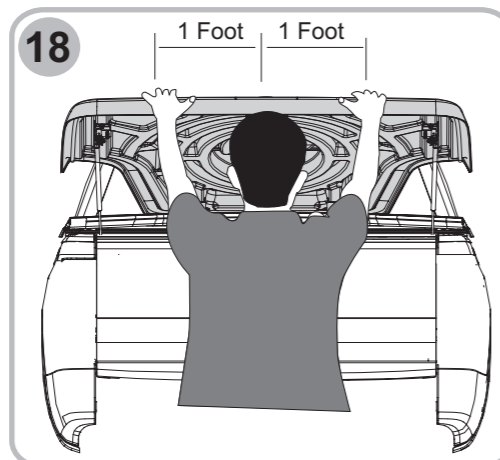

AEROKLAS CO., LTD.
62 Soi Bangna-Trad 25, Bangna Bangkok 10260
Tel : (662) 7443020-9 Fax : (662) 7443030
www.aeroklas.com, www.deck-cover.com E-mail : webinfo@aeroklas.com

PART LIST

COMPONENT PART

No.	(COMPONENT PART)	(Q'TY)
1.	FRONT PANEL (DECK COVER)	1
2.	BODY (DECK COVER)	1
3.	SPORT BAR	1
4.	WIRE HARNESS FOR SPORT BAR	1
5.	WIRE HARNESS KIT FOR OE SPORT BAR	1
6.	SIDE SUPPOR BAR, RH/LH	1/1
7.	FRONT CLAMP	2
8.	REAR CLAMP	2
9.	MIDDLE CLAMP	2
10.	ASSY PLATE LOCK V2	2
11.	FRONT BRACKET FOR SPORT BAR RH/LH	1/1
12.	REAR BRACKET FOR SPORT BAR RH/LH	1/1
13.	FRONT RUBBER END TUBE RH/LH	1/1
14.	REAR RUBBER END TUBE RH/LH	1/1
15.	GAS STRUT	2
16.	EXTENSION NUT L15 mm.	4
17.	RUBBER SUPPORT FRONT PANEL	4
18.	COLLAR L15 (PINK COLOR)	2
19.	COLLAR L17 (BLUE COLOR)	2
20.	LINER TAPE	1
21.	RUBBER SHIM	1
22.	INSTALLATION MANUAL	1