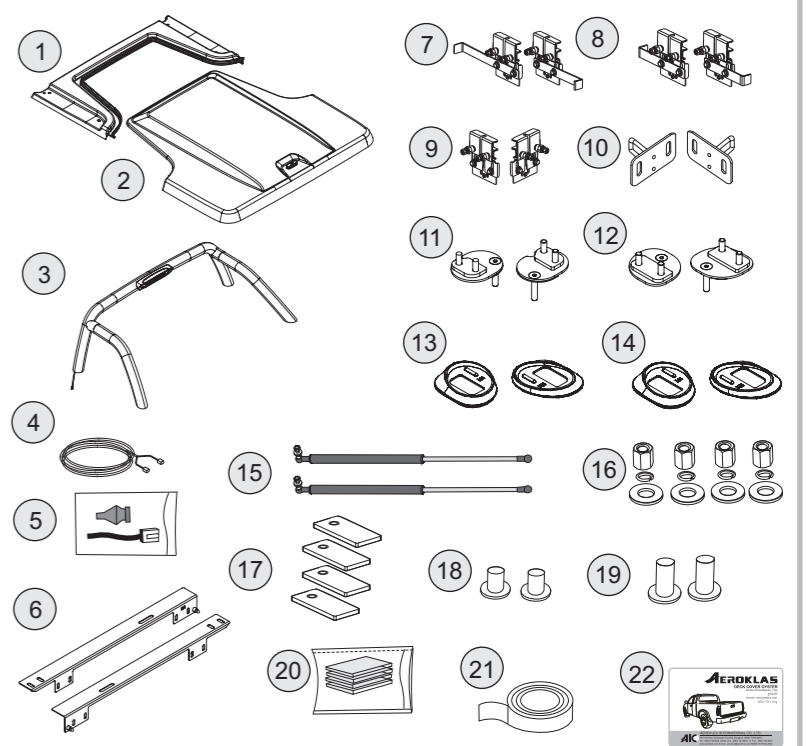

No.	( COMPONENT PART )	( Q'TY )
1.	FRONT PANEL (DECK COVER)	1
2.	BODY (DECK COVER)	1
3.	SPORT BAR	1
4.	WIRE HARNESS FOR SPORT BAR	1
5.	WIRE HARNESS KIT FOR OE SPORT BAR	1
6.	SIDE SUPPOR BAR, RH/LH	1/1
7.	FRONT CLAMP	2
8.	REAR CLAMP	2
9.	MIDDLE CLAMP	2
10.	ASSY PLATE LOCK V2	2
11.	FRONT BRACKET FOR SPORT BAR RH/LH	1/1
12.	REAR BRACKET FOR SPORT BAR RH/LH	1/1
13.	FRONT RUBBER END TUBE RH/LH	1/1
14.	REAR RUBBER END TUBE RH/LH	1/1
15.	GAS STRUT	2
16.	EXTENSION NUT L15 mm.	4
17.	RUBBER SUPPORT FRONT PANEL	4
18.	COLLAR L15 (PINK COLOR)	2
19.	COLLAR L17 (BLUE COLOR)	2
20.	LINER TAPE	1
21.	RUBBER SHIM	1
22.	INSTALLATION MANUAL	1

**1** No. 4, 5

Remove OE sport bar

Ø25 mm.

**3** Unit (mm.)

Attach Liner tape

No. 12 (9-12Nm)

**C**

520 mm.

Rear Clamp

Wire harness for sport bar

**5** Wire harness for sport bar

..... = Cable Ties

**6**

Sticker

**8** No. 12 (9-12 Nm)

Collar L 15 (Pink Color) L15 mm.

Collar L 17 (Blue Color) L17 mm.

SILICONE

**7** No. 17 (9-12 Nm)

EXTENSION BOLT

Extension Bolt (L) 42 mm.

Extension Bolt (L) 32 mm.

**9**

SILICONE