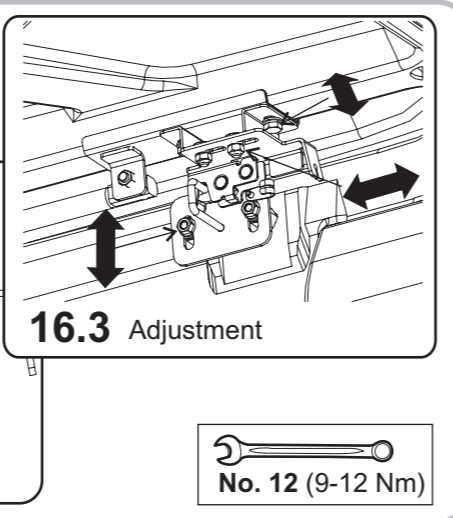

AEROKLAS CO., LTD.
62 Soi Bangna-Trad 25, Bangna Bangkok 10260
Tel : (662) 7443020-9 Fax : (662) 7443030
www.aeroklas.com, www.deck-cover.com E-mail : webinfo@aeroklas.com

PART LIST

COMPONENT PART

No.	(COMPONENT PART)	(Q'TY)
1.	FRONT PANEL (DECK COVER)	1
2.	BODY (DECK COVER)	1
3.	SPORT BAR	1
4.	WIRE HARNESS FOR SPORT BAR	1
5.	WIRE HARNESS KIT FOR OE SPORT BAR	1
6.	SIDE SUPPOR BAR, RH/LH	1/1
7.	FRONT CLAMP	2
8.	REAR CLAMP	2
9.	MIDDLE CLAMP	2
10.	ASSY PLATE LOCK V2	2
11.	FRONT BRACKET FOR SPORT BAR RH/LH	1/1
12.	REAR BRACKET FOR SPORT BAR RH/LH	1/1
13.	FRONT RUBBER END TUBE RH/LH	1/1
14.	REAR RUBBER END TUBE RH/LH	1/1
15.	GAS STRUT	2
16.	EXTENSION NUT L15 mm.	4
17.	RUBBER SUPPORT FRONT PANEL	4
18.	COLLAR L15 (PINK COLOR)	2
19.	COLLAR L17 (BLUE COLOR)	2
20.	LINER TAPE	1
21.	RUBBER SHIM	1
22.	INSTALLATION MANUAL	1