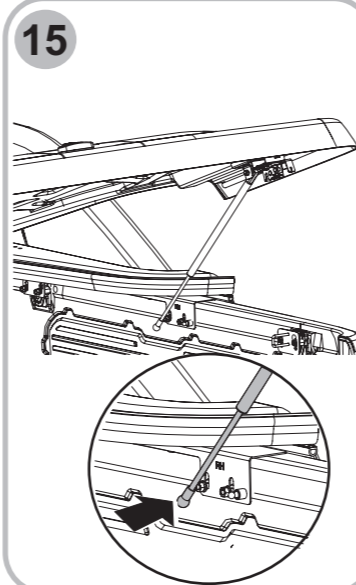

AEROKLAS CO., LTD.
62 Soi Bangna-Trad 25, Bangna Bangkok 10260
Tel : (662) 7443020-9 Fax : (662) 7443030
www.aeroklas.com, www.deck-cover.com E-mail : webinfo@aeroklas.com

PART LIST

COMPONENT PART

No.	(COMPONENT PART)	(Q'TY)
1.	FRONT PANEL (DECK COVER)	1
2.	BODY (DECK COVER)	1
3.	SPORT BAR	1
4.	WIRE HARNESS FOR SPORT BAR	1
5.	WIRE HARNESS KIT FOR OE SPORT BAR	1
6.	SIDE SUPPOR BAR, RH/LH	1/1
7.	FRONT CLAMP	2
8.	REAR CLAMP	2
9.	MIDDLE CLAMP	2
10.	ASSY PLATE LOCK V2	2
11.	FRONT BRACKET FOR SPORT BAR RH/LH	1/1
12.	REAR BRACKET FOR SPORT BAR RH/LH	1/1
13.	FRONT RUBBER END TUBE RH/LH	1/1
14.	REAR RUBBER END TUBE RH/LH	1/1
15.	GAS STRUT	2
16.	EXTENSION NUT L15 mm.	4
17.	RUBBER SUPPORT FRONT PANEL	4
18.	COLLAR L15 (PINK COLOR)	2
19.	COLLAR L17 (BLUE COLOR)	2
20.	LINER TAPE	1
21.	RUBBER SHIM	1
22.	INSTALLATION MANUAL	1