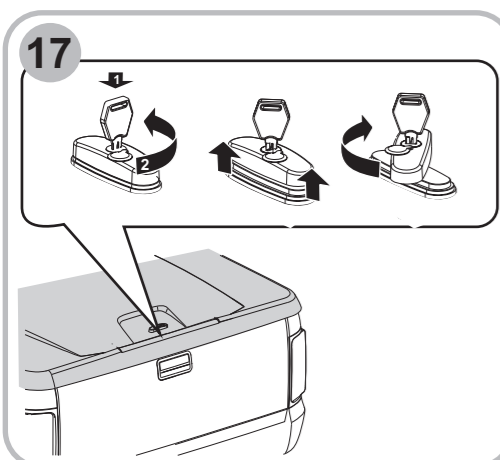

AEROKLAS CO., LTD.
62 Soi Bangna-Trad 25, Bangna Bangkok 10260
Tel : (662) 7443020-9 Fax : (662) 7443030
www.aeroklas.com, www.deck-cover.com E-mail : webinfo@aeroklas.com

PART LIST

COMPONENT PART

No.	(COMPONENT PART)	(Q'TY)
1.	FRONT PANEL (DECK COVER)	1
2.	BODY (DECK COVER)	1
3.	SPORT BAR	1
4.	WIRE HARNESS FOR SPORT BAR	1
5.	WIRE HARNESS KIT FOR OE SPORT BAR	1
6.	SIDE SUPPOR BAR, RH/LH	1/1
7.	FRONT CLAMP	2
8.	REAR CLAMP	2
9.	MIDDLE CLAMP	2
10.	ASSY PLATE LOCK V2	2
11.	FRONT BRACKET FOR SPORT BAR RH/LH	1/1
12.	REAR BRACKET FOR SPORT BAR RH/LH	1/1
13.	FRONT RUBBER END TUBE RH/LH	1/1
14.	REAR RUBBER END TUBE RH/LH	1/1
15.	GAS STRUT	2
16.	EXTENSION NUT L15 mm.	4
17.	RUBBER SUPPORT FRONT PANEL	4
18.	COLLAR L15 (PINK COLOR)	2
19.	COLLAR L17 (BLUE COLOR)	2
20.	LINER TAPE	1
21.	RUBBER SHIM	1
22.	INSTALLATION MANUAL	1