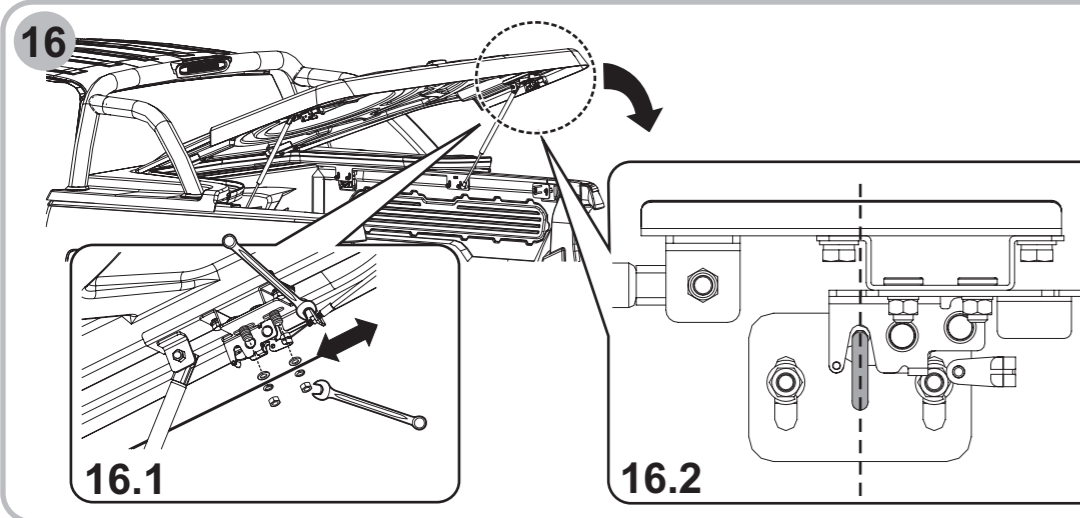

AEROKLAS CO., LTD.
62 Soi Bangna-Trad 25, Bangna Bangkok 10260
Tel : (662) 7443020-9 Fax : (662) 7443030
www.aeroklas.com, www.deck-cover.com E-mail : webinfo@aeroklas.com

PART LIST

COMPONENT PART

No.	(COMPONENT PART)	(Q'TY)
1.	FRONT PANEL (DECK COVER)	1
2.	BODY (DECK COVER)	1
3.	SPORT BAR	1
4.	WIRE HARNESS FOR SPORT BAR	1
5.	WIRE HARNESS KIT FOR OE SPORT BAR	1
6.	SIDE SUPPOR BAR, RH/LH	1/1
7.	FRONT CLAMP	2
8.	REAR CLAMP	2
9.	MIDDLE CLAMP	2
10.	ASSY PLATE LOCK V2	2
11.	FRONT BRACKET FOR SPORT BAR RH/LH	1/1
12.	REAR BRACKET FOR SPORT BAR RH/LH	1/1
13.	FRONT RUBBER END TUBE RH/LH	1/1
14.	REAR RUBBER END TUBE RH/LH	1/1
15.	GAS STRUT	2
16.	EXTENSION NUT L15 mm.	4
17.	RUBBER SUPPORT FRONT PANEL	4
18.	COLLAR L15 (PINK COLOR)	2
19.	COLLAR L17 (BLUE COLOR)	2
20.	LINER TAPE	1
21.	RUBBER SHIM	1
22.	INSTALLATION MANUAL	1