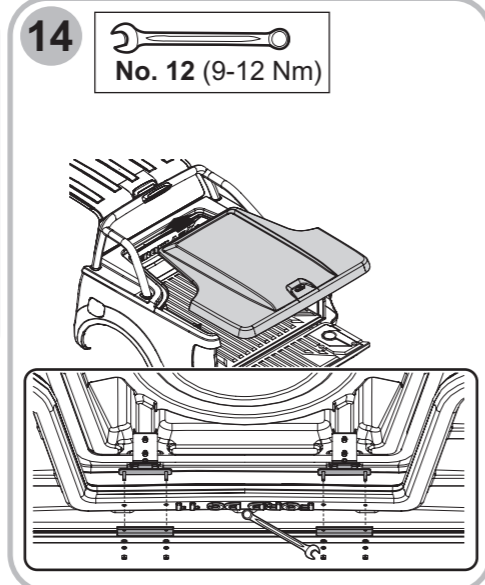

AEROKLAS CO., LTD.
62 Soi Bangna-Trad 25, Bangna Bangkok 10260
Tel : (662) 7443020-9 Fax : (662) 7443030
www.aeroklas.com, www.deck-cover.com E-mail : webinfo@aeroklas.com

PART LIST

COMPONENT PART

No.	(COMPONENT PART)	(Q'TY)
1.	FRONT PANEL (DECK COVER)	1
2.	BODY (DECK COVER)	1
3.	SPORT BAR	1
4.	WIRE HARNESS FOR SPORT BAR	1
5.	WIRE HARNESS KIT FOR OE SPORT BAR	1
6.	SIDE SUPPOR BAR, RH/LH	1/1
7.	FRONT CLAMP	2
8.	REAR CLAMP	2
9.	MIDDLE CLAMP	2
10.	ASSY PLATE LOCK V2	2
11.	FRONT BRACKET FOR SPORT BAR RH/LH	1/1
12.	REAR BRACKET FOR SPORT BAR RH/LH	1/1
13.	FRONT RUBBER END TUBE RH/LH	1/1
14.	REAR RUBBER END TUBE RH/LH	1/1
15.	GAS STRUT	2
16.	EXTENSION NUT L15 mm.	4
17.	RUBBER SUPPORT FRONT PANEL	4
18.	COLLAR L15 (PINK COLOR)	2
19.	COLLAR L17 (BLUE COLOR)	2
20.	LINER TAPE	1
21.	RUBBER SHIM	1
22.	INSTALLATION MANUAL	1