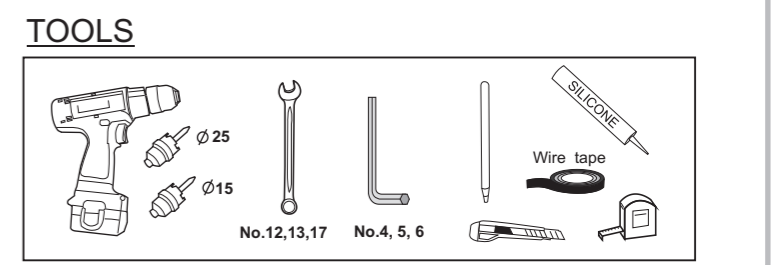

No.	( COMPONENT PART )	( Q'TY )
1.	FRONT PANEL (DECK COVER)	1
2.	BODY (DECK COVER)	1
3.	SPORT BAR	1
4.	WIRE HARNESS FOR SPORT BAR	1
5.	WIRE HARNESS KIT FOR OE SPORT BAR	1
6.	SIDE SUPPOR BAR, RH/LH	1/1
7.	FRONT CLAMP	2
8.	REAR CLAMP	2
9.	MIDDLE CLAMP	2
10.	ASSY PLATE LOCK V2	2
11.	FRONT BRACKET FOR SPORT BAR RH/LH	1/1
12.	REAR BRACKET FOR SPORT BAR RH/LH	1/1
13.	FRONT RUBBER END TUBE RH/LH	1/1
14.	REAR RUBBER END TUBE RH/LH	1/1
15.	GAS STRUT	2
16.	EXTENSION NUT L15 mm.	4
17.	RUBBER SUPPORT FRONT PANEL	4
18.	COLLAR L15 (PINK COLOR)	2
19.	COLLAR L17 (BLUE COLOR)	2
20.	LINER TAPE	1
21.	RUBBER SHIM	1
22.	INSTALLATION MANUAL	1

**1** No. 4, 5

Remove OE sport bar

Ø25 mm.

**3** Unit (mm.)

Attach Liner tape

No. 12 (9-12Nm)

**C**

520 mm.

Collar L 17 (Blue Color) L17 mm.

SILICONE

**7** No. 17 (9-12 Nm)

EXTENSION BOLT

Extension Bolt (L) 42 mm.

Extension Bolt (L) 32 mm.

**9**

SILICONE