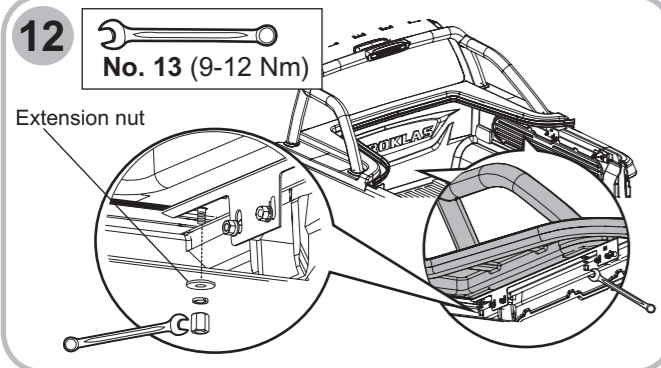

AEROKLAS CO., LTD.
62 Soi Bangna-Trad 25, Bangna Bangkok 10260
Tel : (662) 7443020-9 Fax : (662) 7443030
www.aeroklas.com, www.deck-cover.com E-mail : webinfo@aeroklas.com

PART LIST

COMPONENT PART

No.	(COMPONENT PART)	(Q'TY)
1.	FRONT PANEL (DECK COVER)	1
2.	BODY (DECK COVER)	1
3.	SPORT BAR	1
4.	WIRE HARNESS FOR SPORT BAR	1
5.	WIRE HARNESS KIT FOR OE SPORT BAR	1
6.	SIDE SUPPOR BAR, RH/LH	1/1
7.	FRONT CLAMP	2
8.	REAR CLAMP	2
9.	MIDDLE CLAMP	2
10.	ASSY PLATE LOCK V2	2
11.	FRONT BRACKET FOR SPORT BAR RH/LH	1/1
12.	REAR BRACKET FOR SPORT BAR RH/LH	1/1
13.	FRONT RUBBER END TUBE RH/LH	1/1
14.	REAR RUBBER END TUBE RH/LH	1/1
15.	GAS STRUT	2
16.	EXTENSION NUT L15 mm.	4
17.	RUBBER SUPPORT FRONT PANEL	4
18.	COLLAR L15 (PINK COLOR)	2
19.	COLLAR L17 (BLUE COLOR)	2
20.	LINER TAPE	1
21.	RUBBER SHIM	1
22.	INSTALLATION MANUAL	1