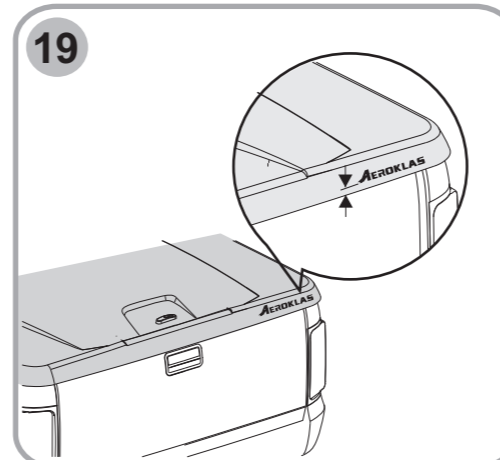

AEROKLAS CO., LTD.
62 Soi Bangna-Trad 25, Bangna Bangkok 10260
Tel : (662) 7443020-9 Fax : (662) 7443030
www.aeroklas.com, www.deck-cover.com E-mail : webinfo@aeroklas.com

PART LIST

COMPONENT PART

No.	(COMPONENT PART)	(Q'TY)
1.	FRONT PANEL (DECK COVER)	1
2.	BODY (DECK COVER)	1
3.	SPORT BAR	1
4.	WIRE HARNESS FOR SPORT BAR	1
5.	WIRE HARNESS KIT FOR OE SPORT BAR	1
6.	SIDE SUPPOR BAR, RH/LH	1/1
7.	FRONT CLAMP	2
8.	REAR CLAMP	2
9.	MIDDLE CLAMP	2
10.	ASSY PLATE LOCK V2	2
11.	FRONT BRACKET FOR SPORT BAR RH/LH	1/1
12.	REAR BRACKET FOR SPORT BAR RH/LH	1/1
13.	FRONT RUBBER END TUBE RH/LH	1/1
14.	REAR RUBBER END TUBE RH/LH	1/1
15.	GAS STRUT	2
16.	EXTENSION NUT L15 mm.	4
17.	RUBBER SUPPORT FRONT PANEL	4
18.	COLLAR L15 (PINK COLOR)	2
19.	COLLAR L17 (BLUE COLOR)	2
20.	LINER TAPE	1
21.	RUBBER SHIM	1
22.	INSTALLATION MANUAL	1