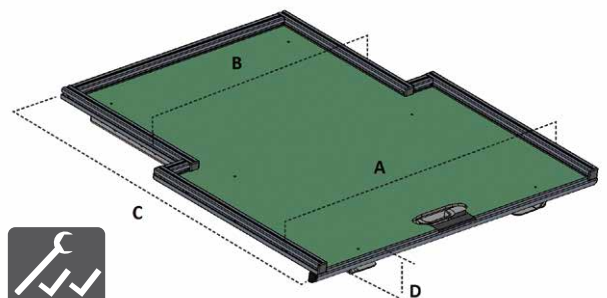

Durch weitere Anbauteile wie Seitenbleche (Model WORKS Premium), Fahrradhalter und individuelle Aufbauvarianten können Sie Ihren Laderaum für Ihre persönlichen Anwendungen optimal gestalten.

SCHUBLADE WORKS STANDARD

SCHUBLADE WORKS PREMIUM

SLIDING TRAY WORKS

This new sliding tray system built of aluminium profiles offers huge possibilities in customizing your truck bed area.

You can optimize your truck bed for personal usage by mounting additional parts, such as side panels (Model WORKS Premium), bicycle holder and custom components to your Pickup Truck.