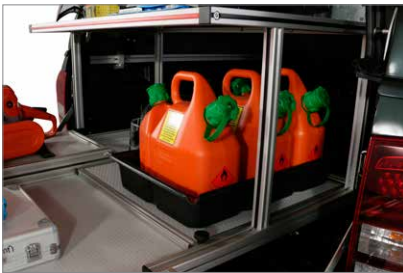

FORSTAUSRÜSTUNG FORESTER EQUIPMENT