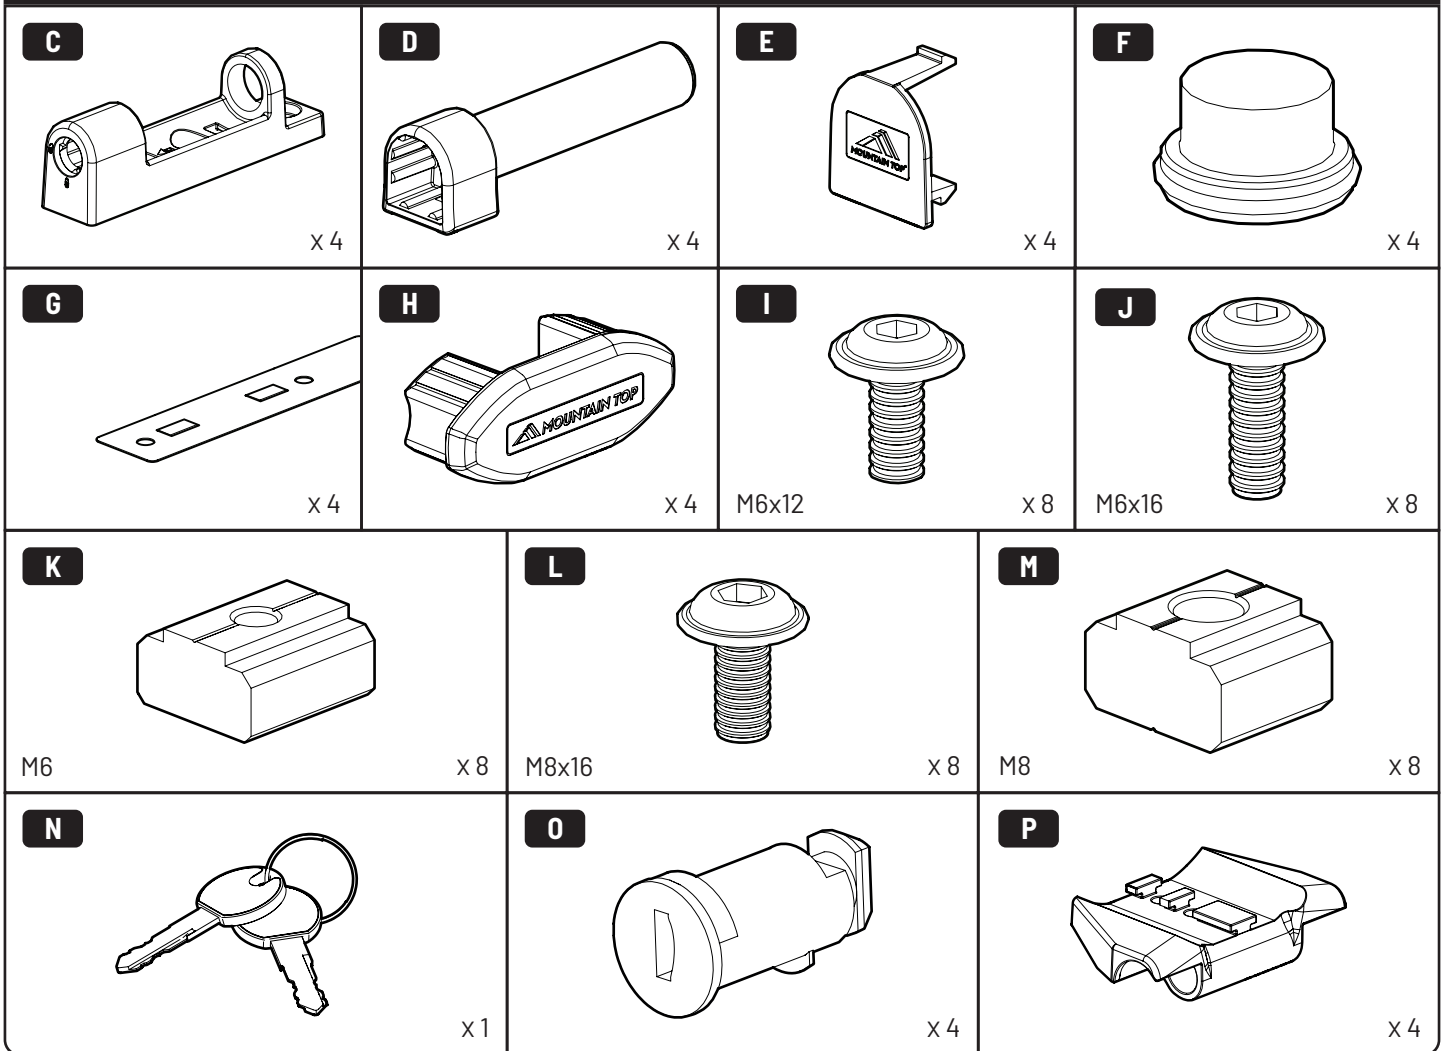

MOUNTAIN TOP[®] CROSS BAR

Installation manual

Parts

Kit

Kit

x1

x1

Tools and materials needed