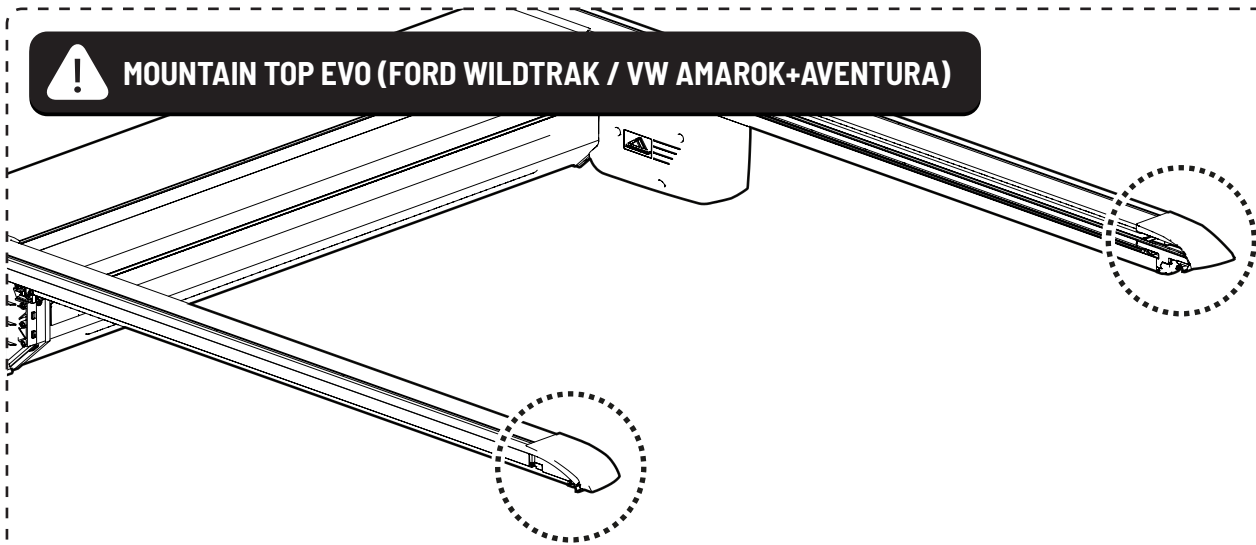

MOUNTAIN TOP[®] CROSS BAR

Installation manual

Parts

Kit

Kit

x1

x1

Tools and materials needed

1-25 Nm

T30 + T40

MOUNTAIN TOP EVO

2

MOUNTAIN TOP EVO (FORD WILDTRAK / VW AMAROK+AVENTURA)

3

! MOUNTAIN TOP STYLE

4

! MOUNTAIN TOP ROLL (STANDARD)

5

MOUNTAIN TOP ROLL (FORD WILDTRAK / VW AMAROK)

6

MOUNTAIN TOP ROLL (MITSUBISHI DC)

7

! MOUNTAIN TOP ROLL (VW AVENTURA)

! MOUNTAIN TOP ROLL (SSANGYONG)