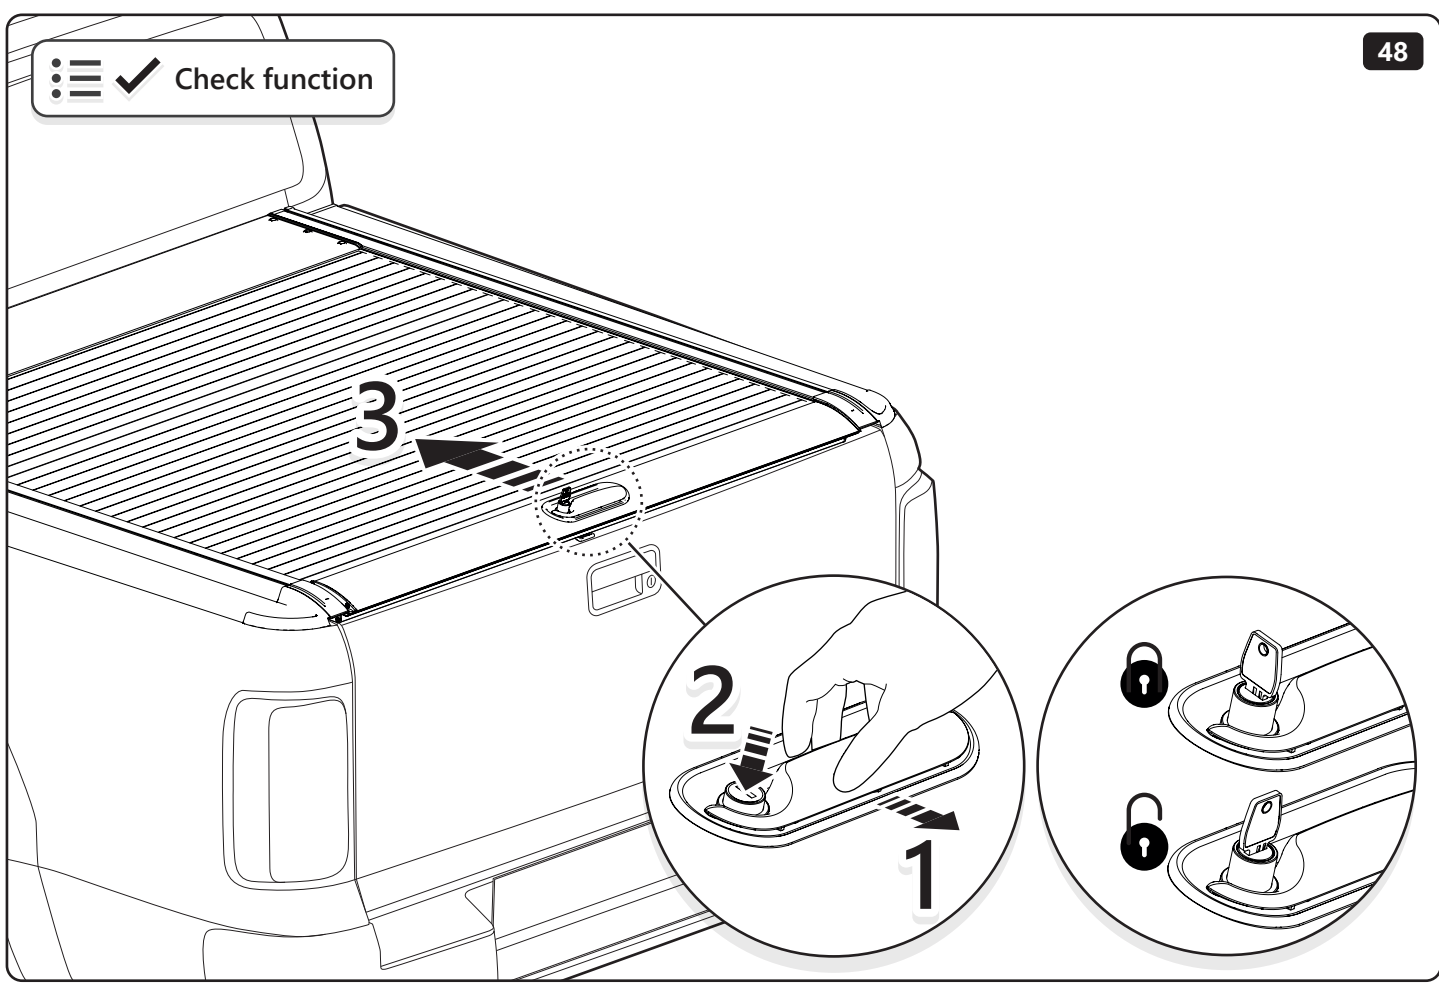

☰ ✓ Check function