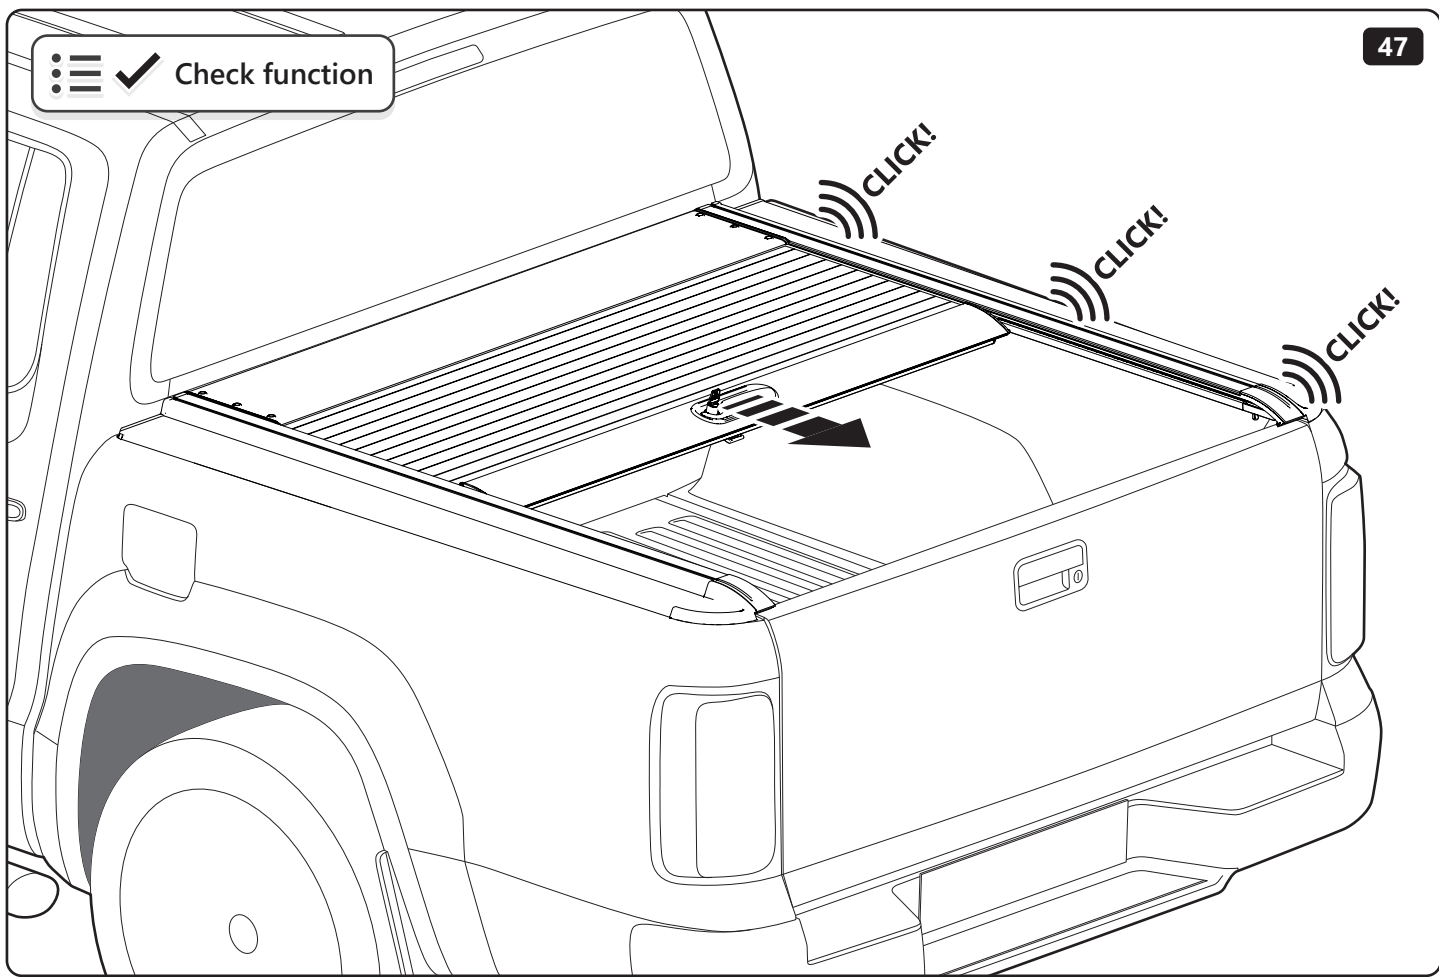

☰ ✓ Check function