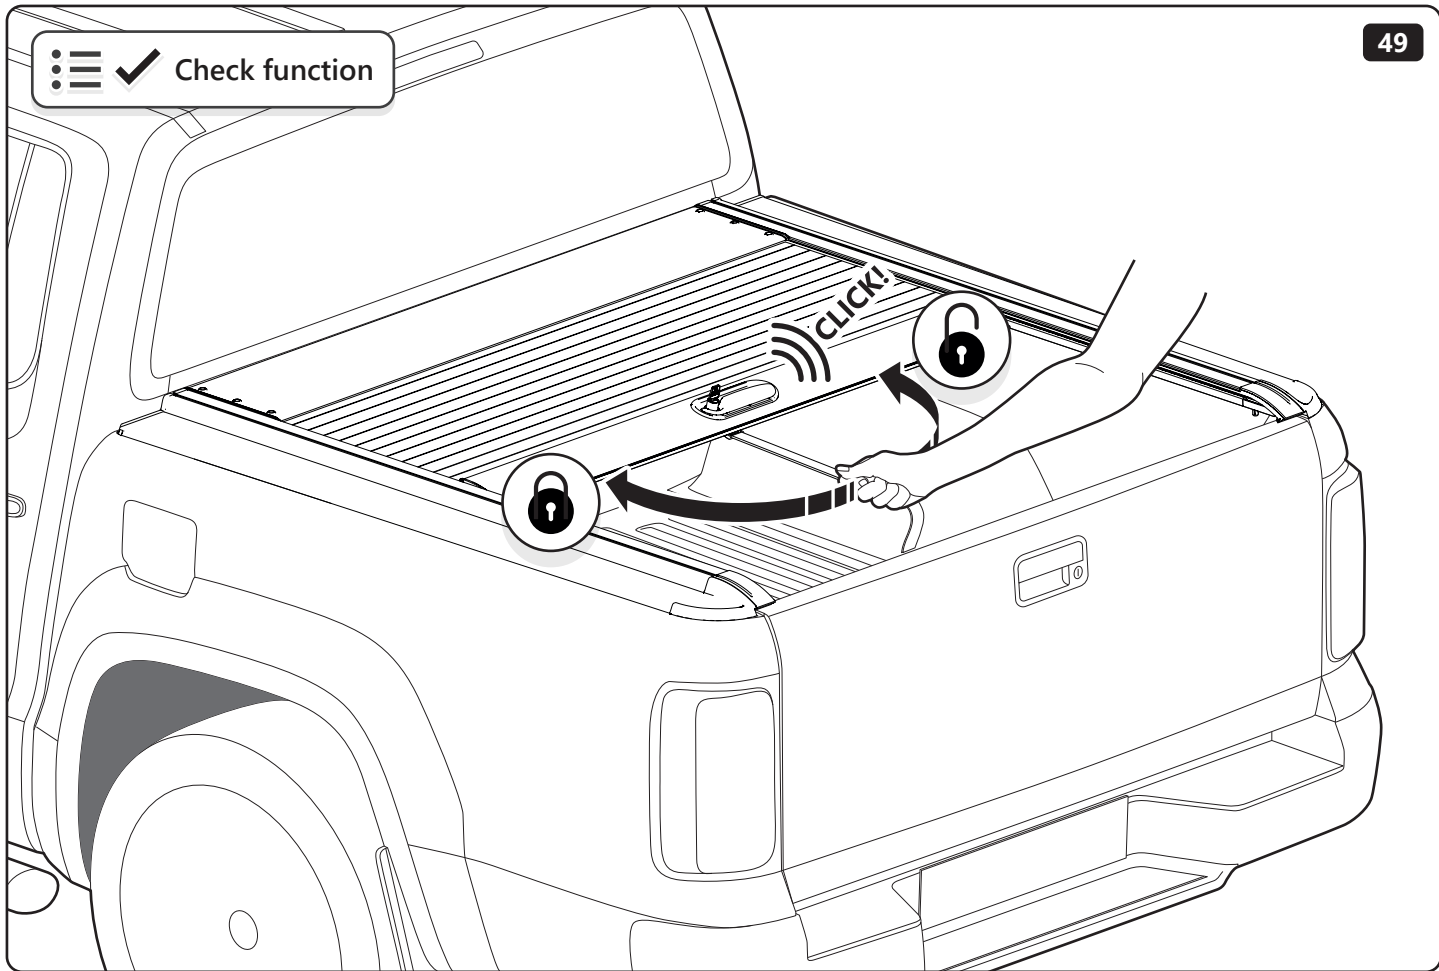

☰ ✓ Check function