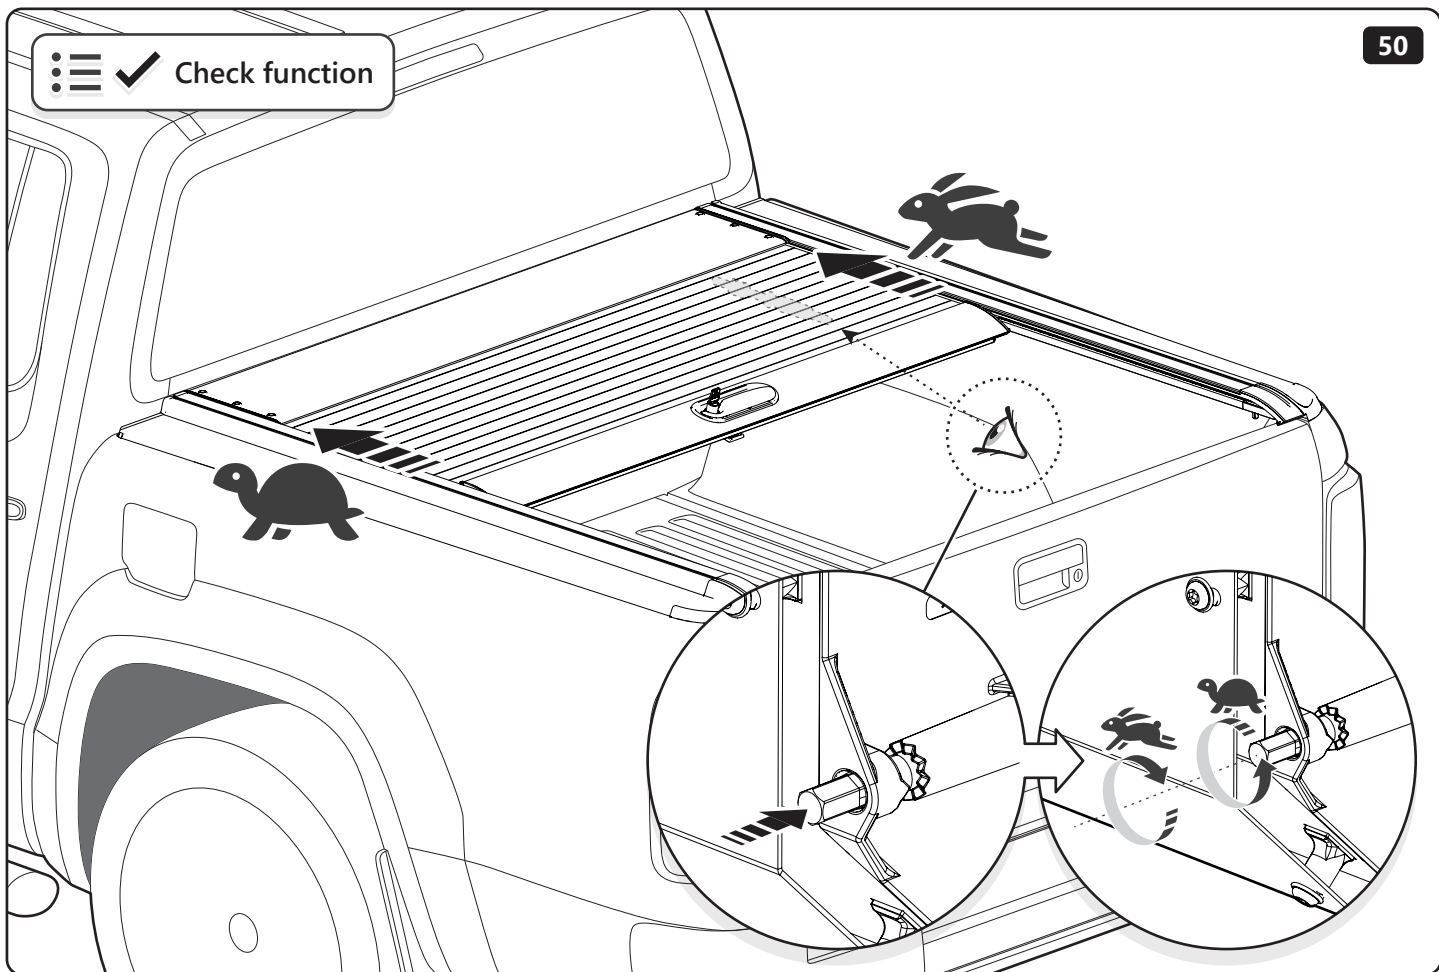

☰ ✓ Check function