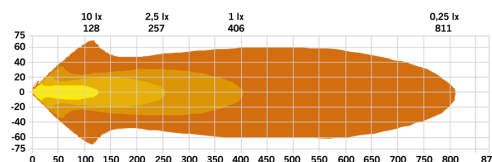

Part No. 270935

FREEDOM MAXIMUM POSITION LIGHT 9" DARK

FREEDOM MAXIMUM POSITION LIGHT 9" DARK

WHITE / AMBER POS. | OPTIMIZED BEAM

Enhance your style to the max. The Freedom Maximum Position driving light 9" is full of brightness and personality and has a dark position light. Innovative technology renders the position light invisible when not in use and reveals the distinct shape a...

[Read more](#)

Consumption	115 W
Functions	Side marker, Front marker, Driving beam
Consumption specific function	Driving 115W, Front marker 3.5W, Side marker 10W
Actual lumen	13400 lm
1 lux @	406 m
Color temperature	5700 K
Beam pattern	Optimized beam
Connection	Cable
Cable length	3000 mm

Color lens	Clear
Color LED's	White Amber
Material housing/chassi	Aluminium
Material lens	Polycarbonate
Depth	64 mm
Height including bracket	245 mm
IP-class	IP69K
Operating temperature	-40 - +40 °C