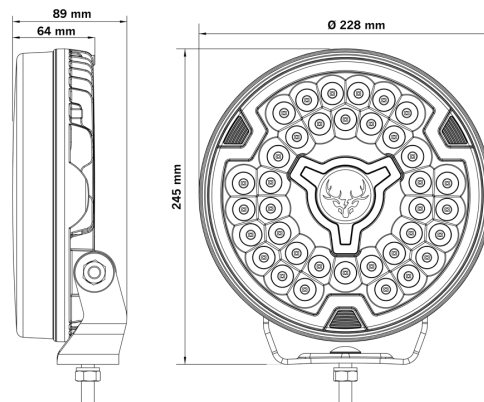

Part No. 270935

FREEDOM MAXIMUM POSITION LIGHT 9" DARK

FREEDOM MAXIMUM POSITION LIGHT 9" DARK

WHITE / AMBER POS. | OPTIMIZED BEAM

Enhance your style to the max. The Freedom Maximum Position driving light 9" is full of brightness and personality and has a dark position light. Innovative technology renders the position light invisible when not in use and reveals the distinct shape a...

[Read more](#)

Consumption	115 W
Functions	Side marker, Front marker, Driving beam
Consumption specific function	Driving 115W, Front marker 3.5W, Side marker 10W
Actual lumen	13400 lm
1 lux @	406 m
Color temperature	5700 K
Beam pattern	Optimized beam
Connection	Cable
Cable length	3000 mm

Color lens	Clear
Color LED's	White Amber
Material housing/chassi	Aluminium
Material lens	Polycarbonate
Depth	64 mm
Height including bracket	245 mm
IP-class	IP69K
Operating temperature	-40 - +40 °C