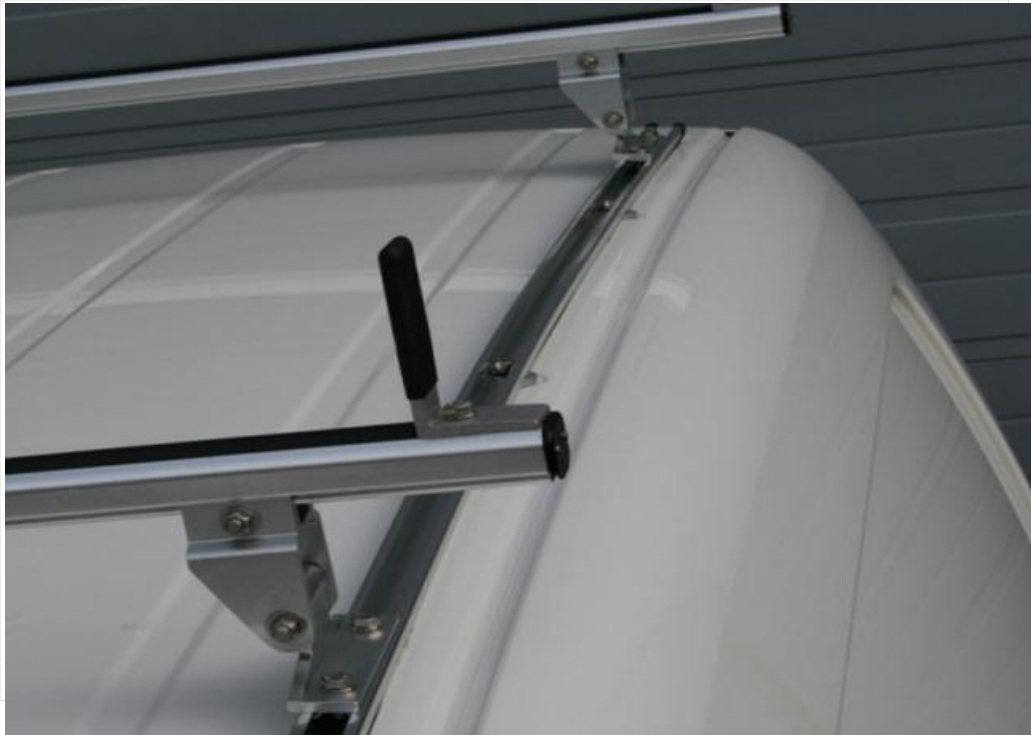

Alu Cross Bar for VW Crafter medium wheelbase, high roof w/o factory channel

Our item number: 226832023

Minimum weight with maximum strength in aerodynamic design. The mounting system allows a flexible position on the roof. The crossbars were developed for a maximum total load of 150 kg (the maximum roof load restrictions by the vehicle manufacturer must be observed anyway). For VW Crafter 30 and 35 with medium wheelbase, high roof without factory channel. Dimensions: wheelbase 3665 cm, complete height 2705-2755 cm, complete length 5905 cm.